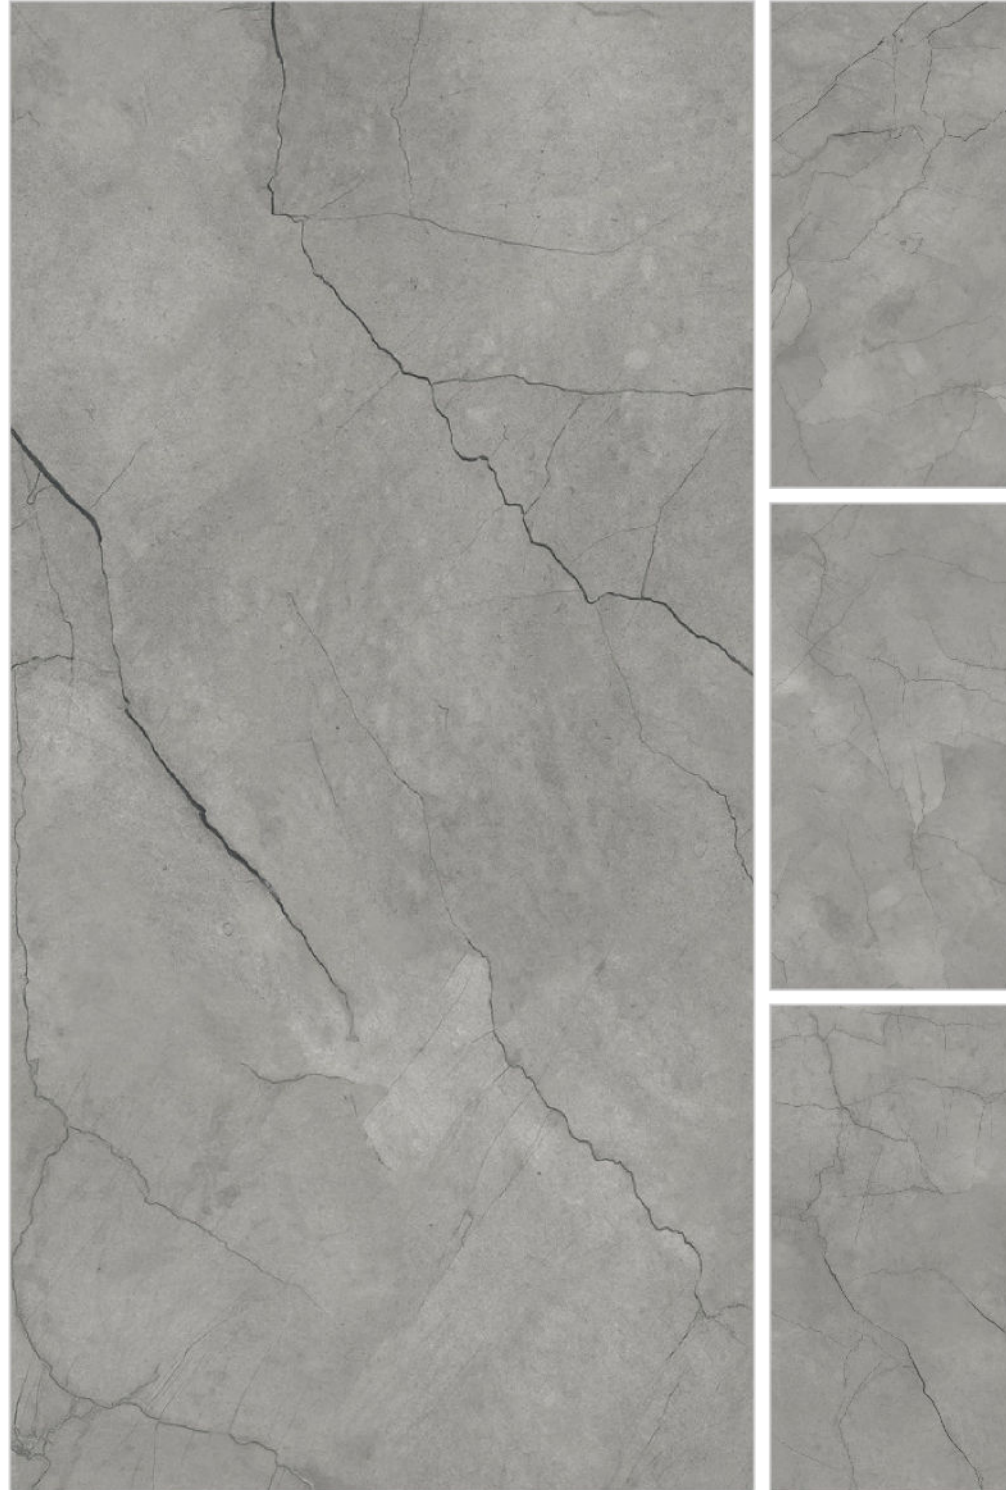

MERITA GRASS

Size

600x1200mm

Thickness

8.5MM

Surface

Carving

Random:

5