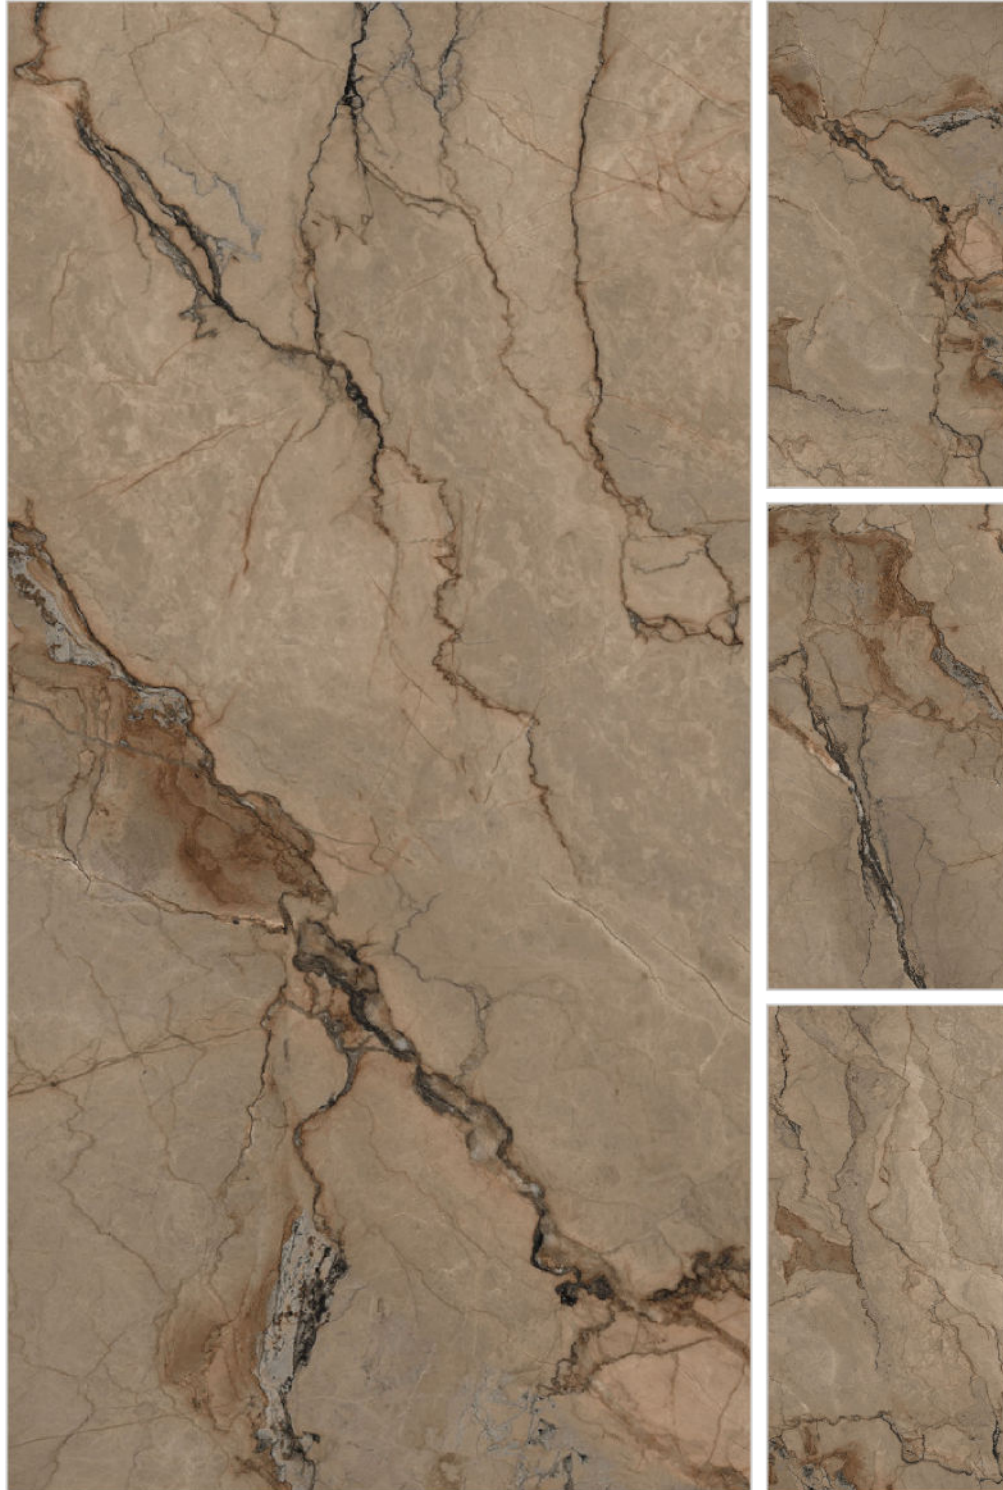

CARVING
Collection

FAENZA BROWN

Size

600x1200mm

Surface

Carving

Thickness

8.5MM

Random:

5