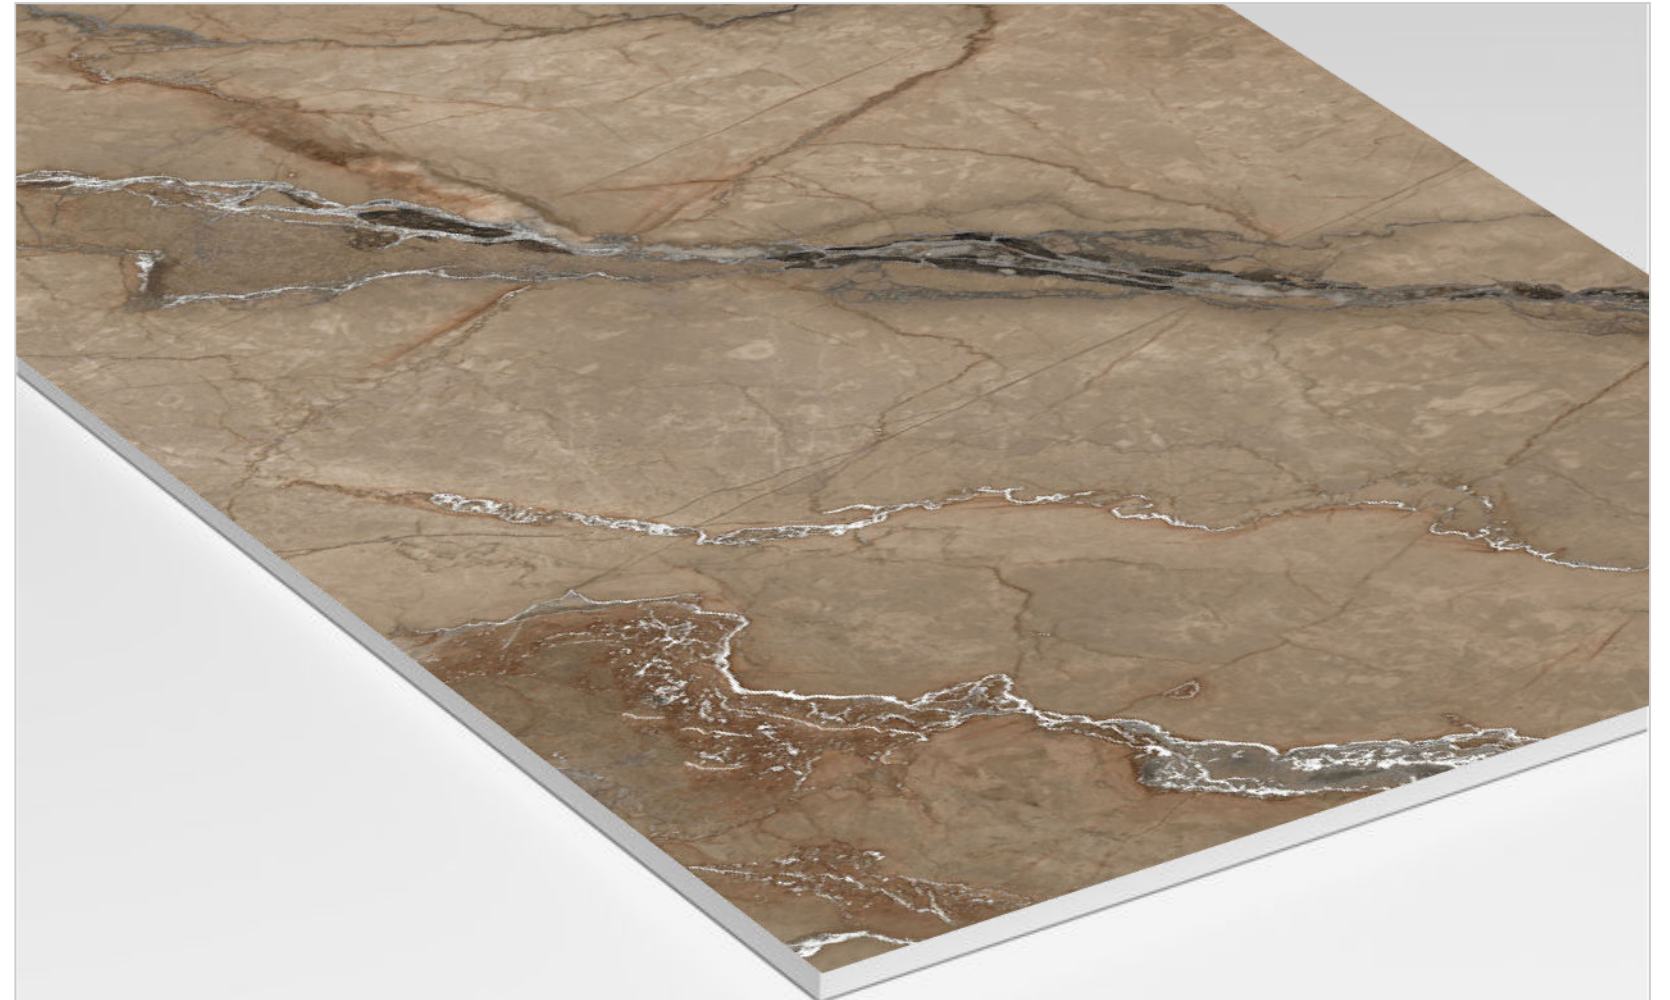

CARVING
Collection

FAENZA BROWN

Size

600x1200mm

Surface

Carving

Thickness

8.5MM