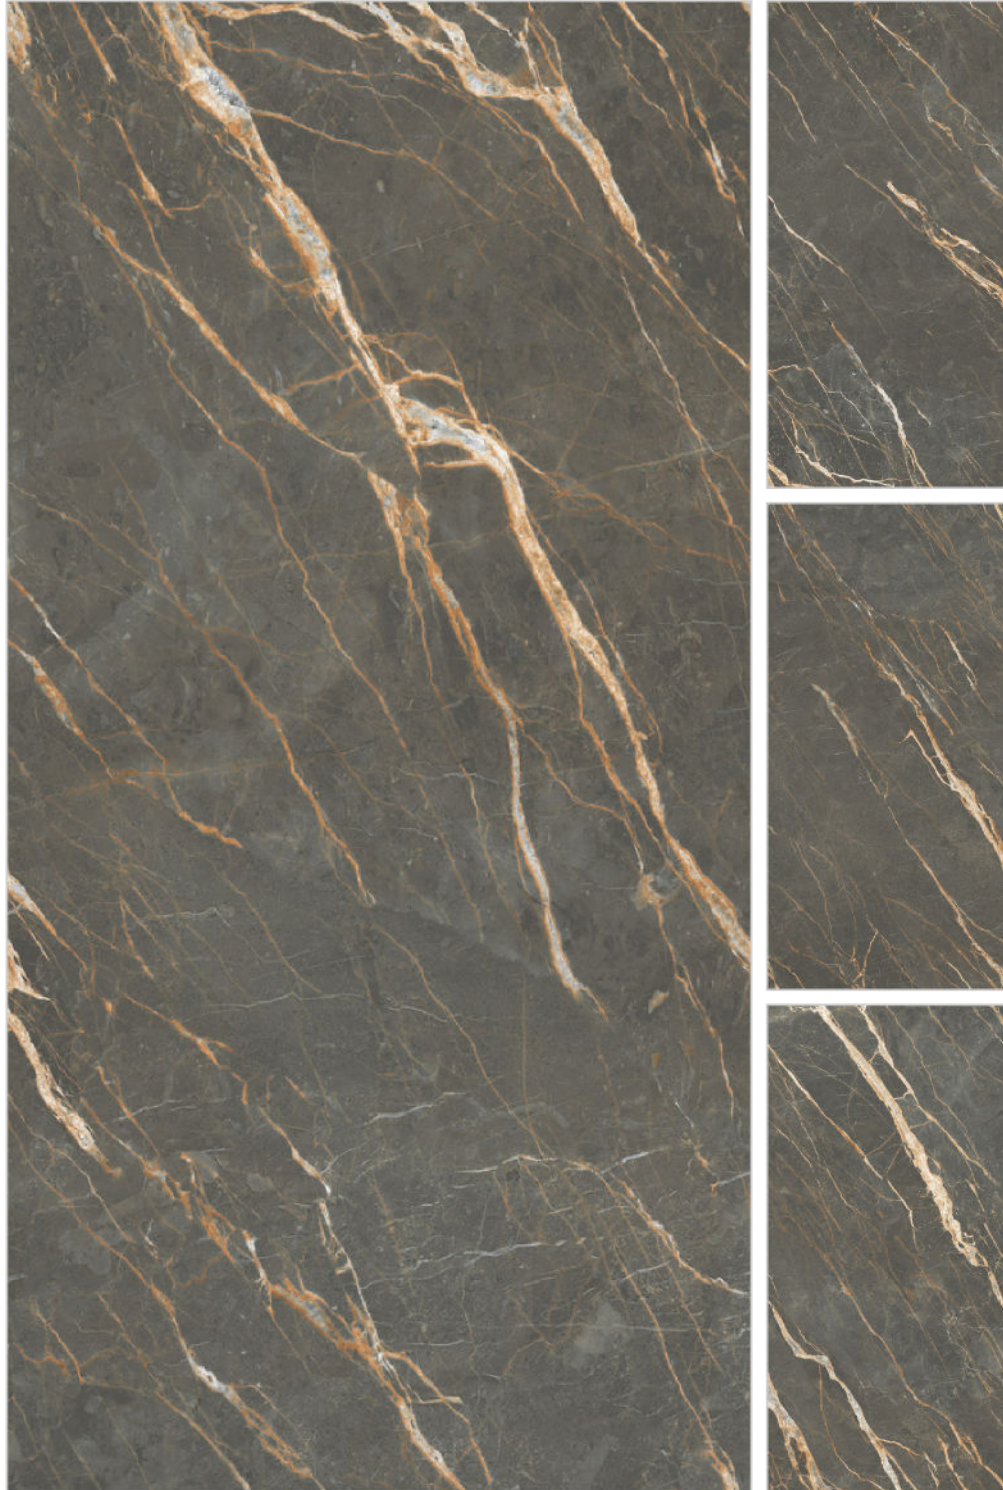

8.5MM

Random:

4

CARVING
Collection

NOLTE VERDE

Size

600x1200mm

Surface