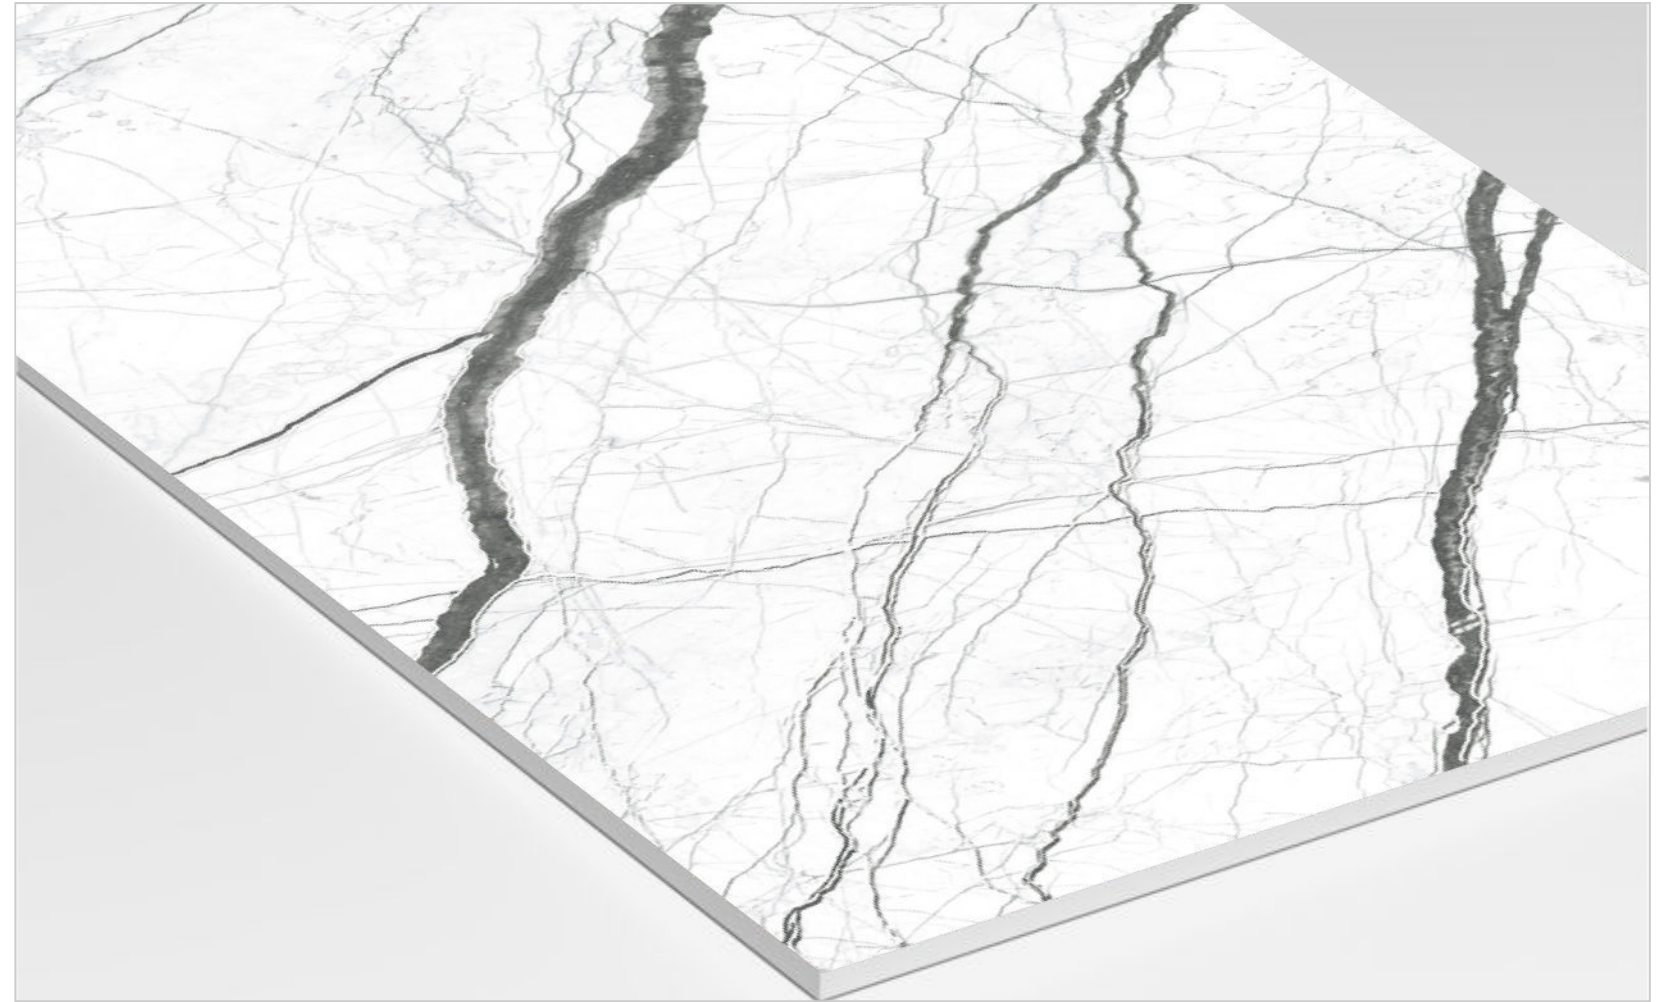

CARVING
Collection

BASIE WHITE

Size

600x1200mm

Surface

Carving

Thickness

8.5MM

Random:

3