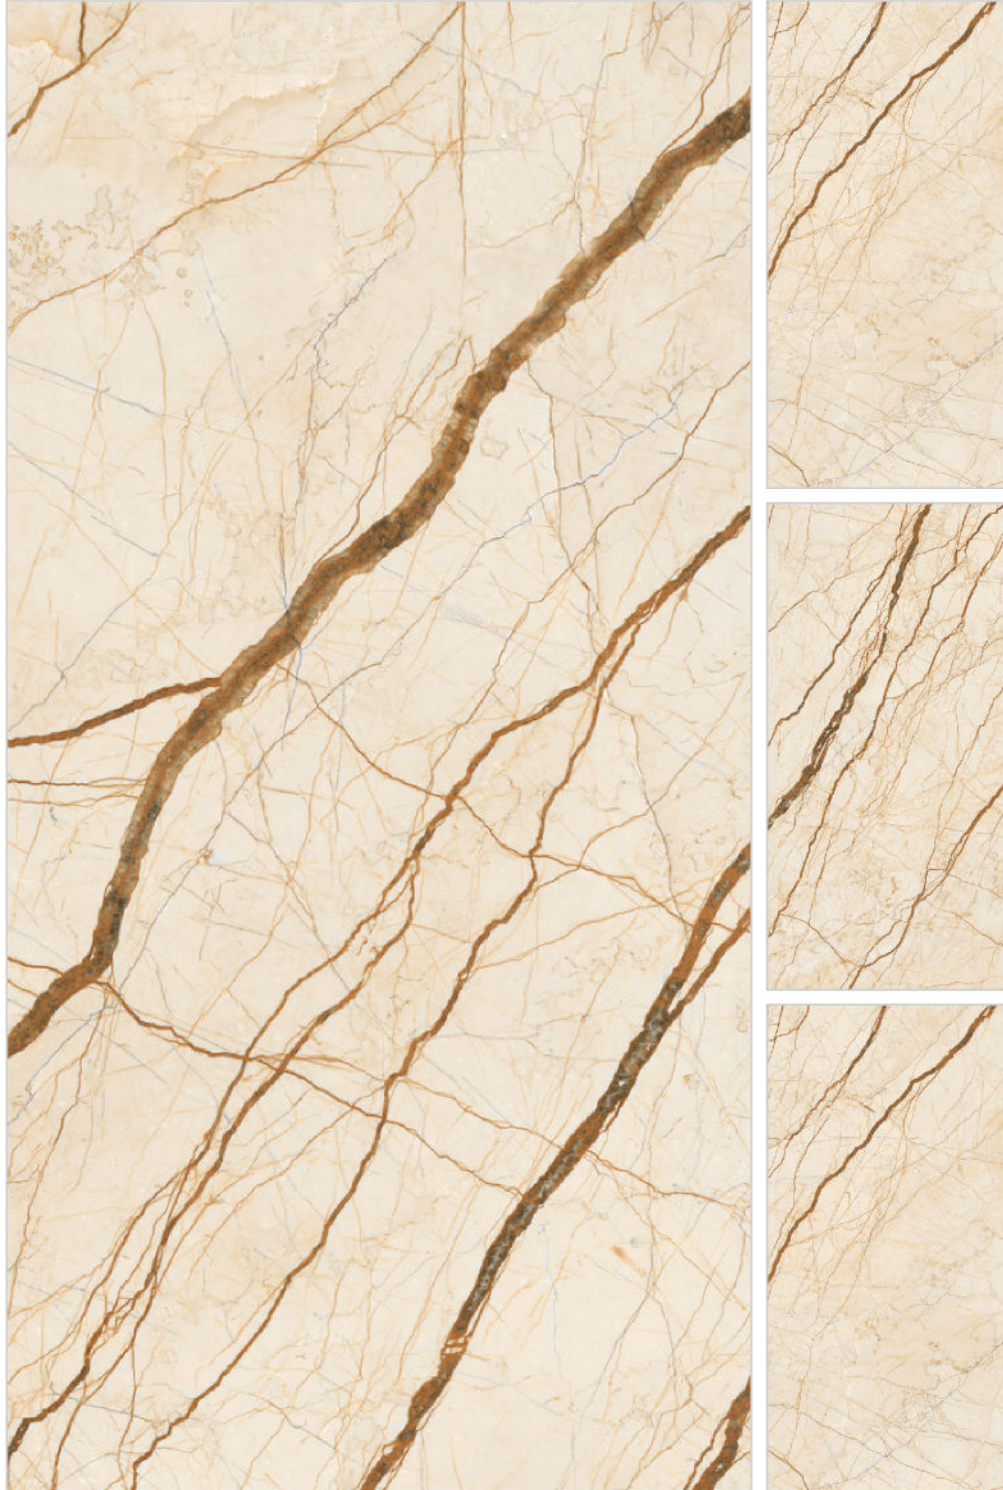

CARVING
Collection

BASIE MIMOSA

Size

600x1200mm

Thickness

8.5MM

Surface

Carving

Random:

3