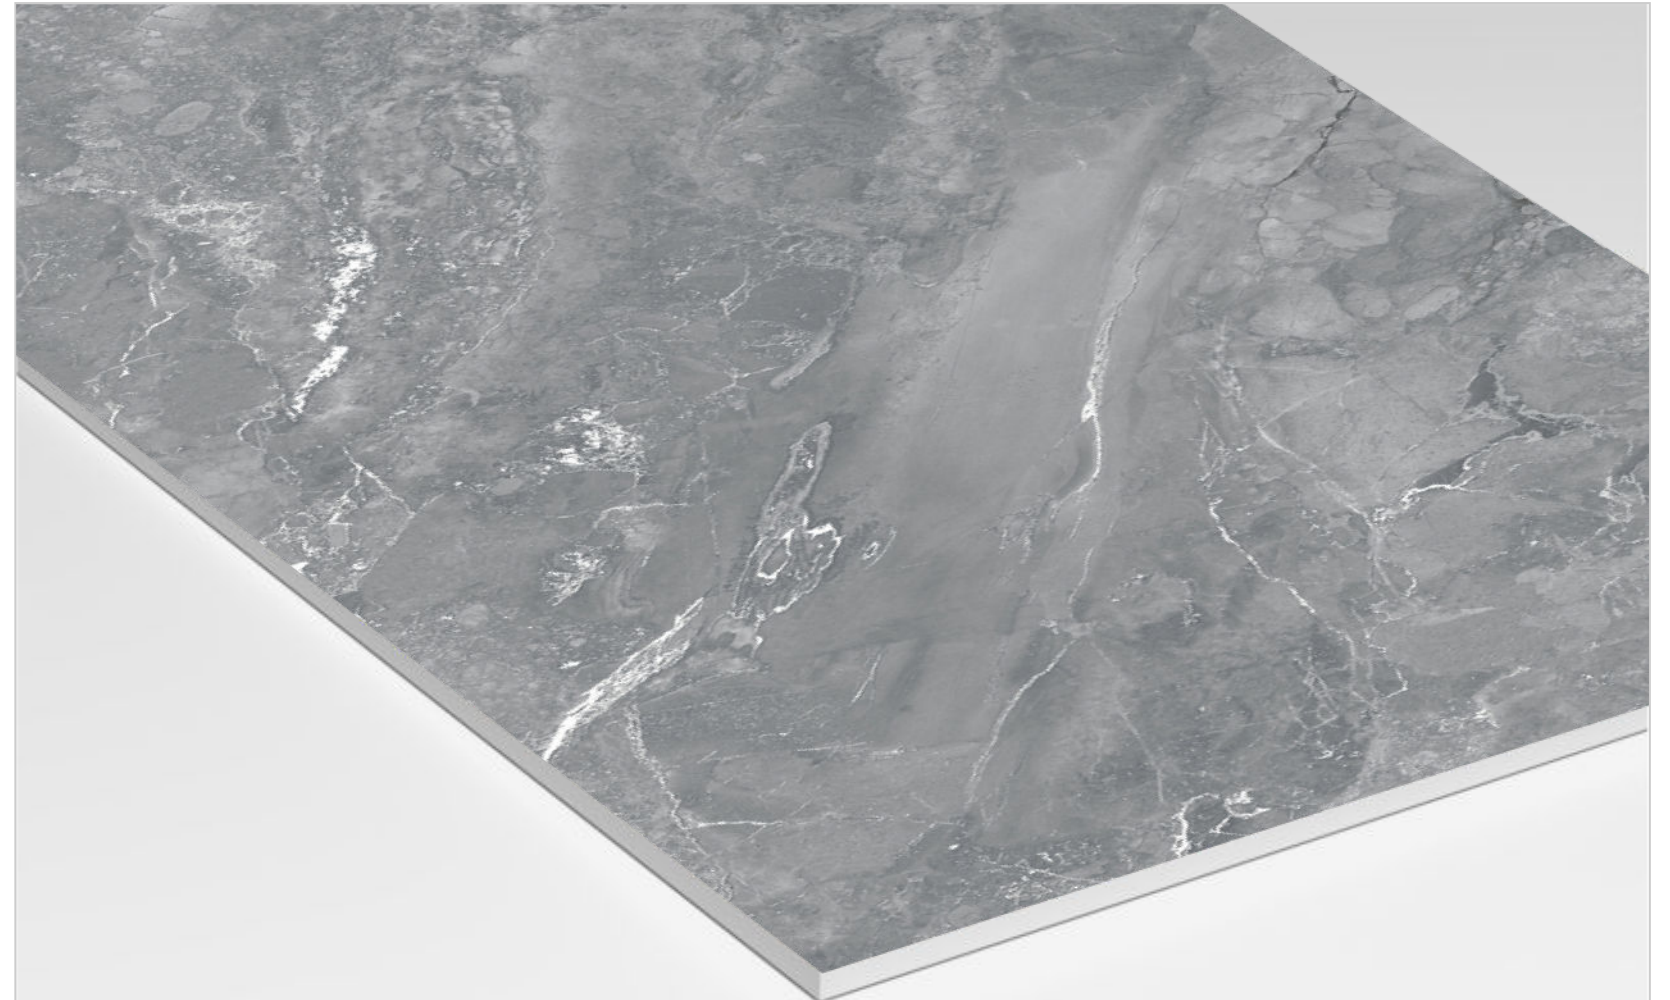

CARVING
Collection

DUNES GREY

Size

600x1200mm

Thickness

8.5MM

Surface

Carving

Random:

4