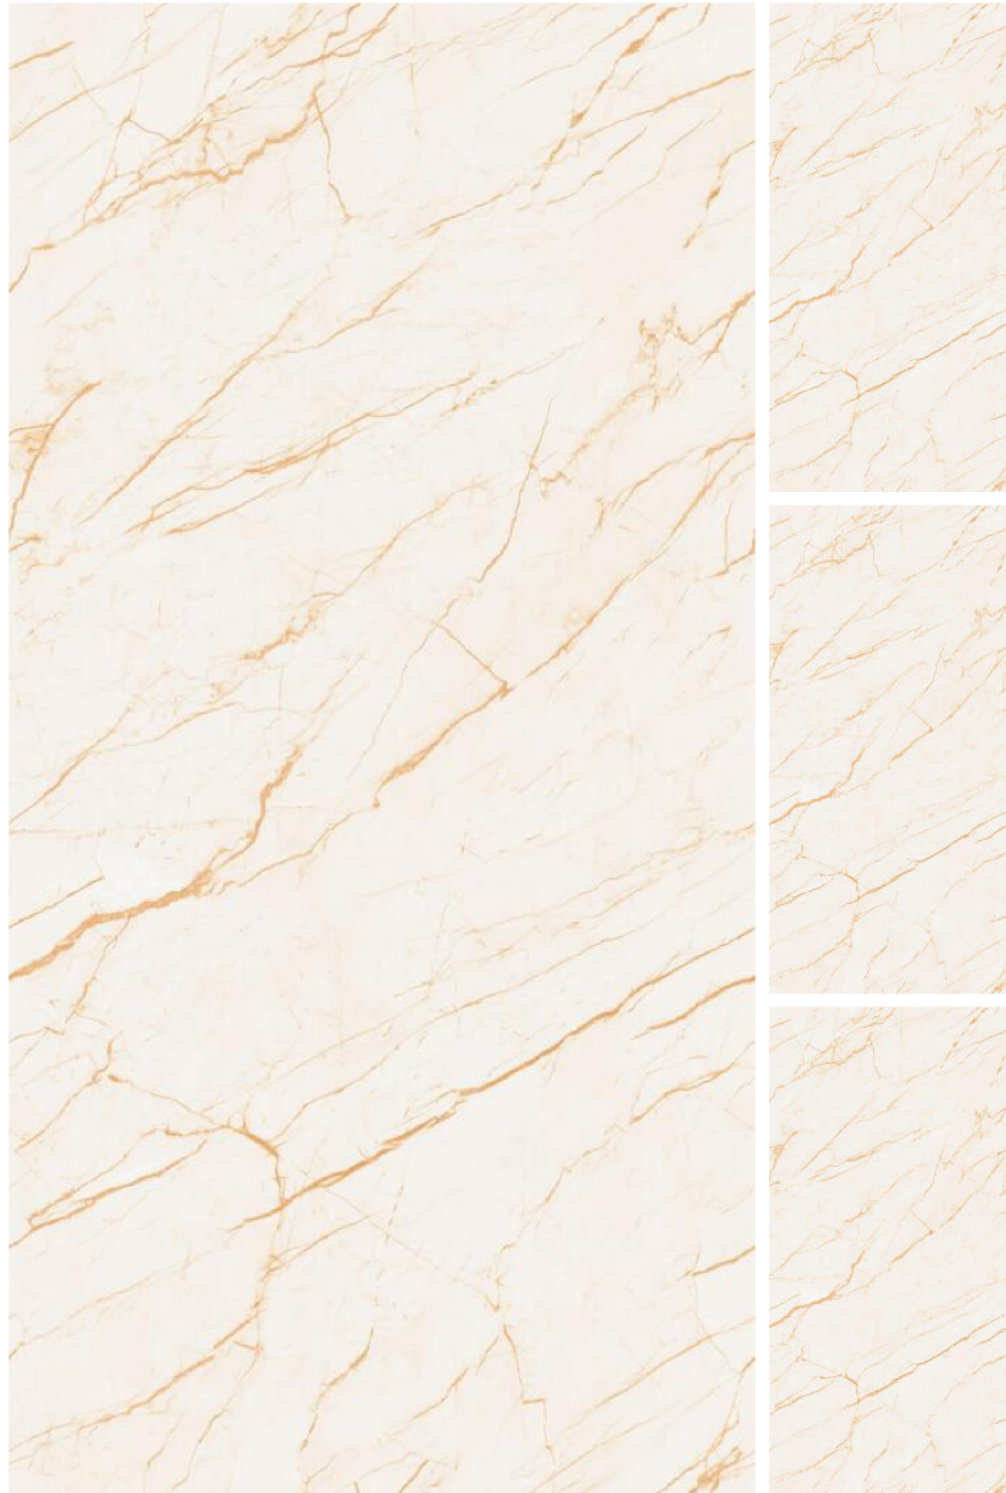

CARVING
Collection

PALISANDRO BEIGE

Size

600x1200mm

Surface

Carving

Thickness

8.5MM

Random:

4