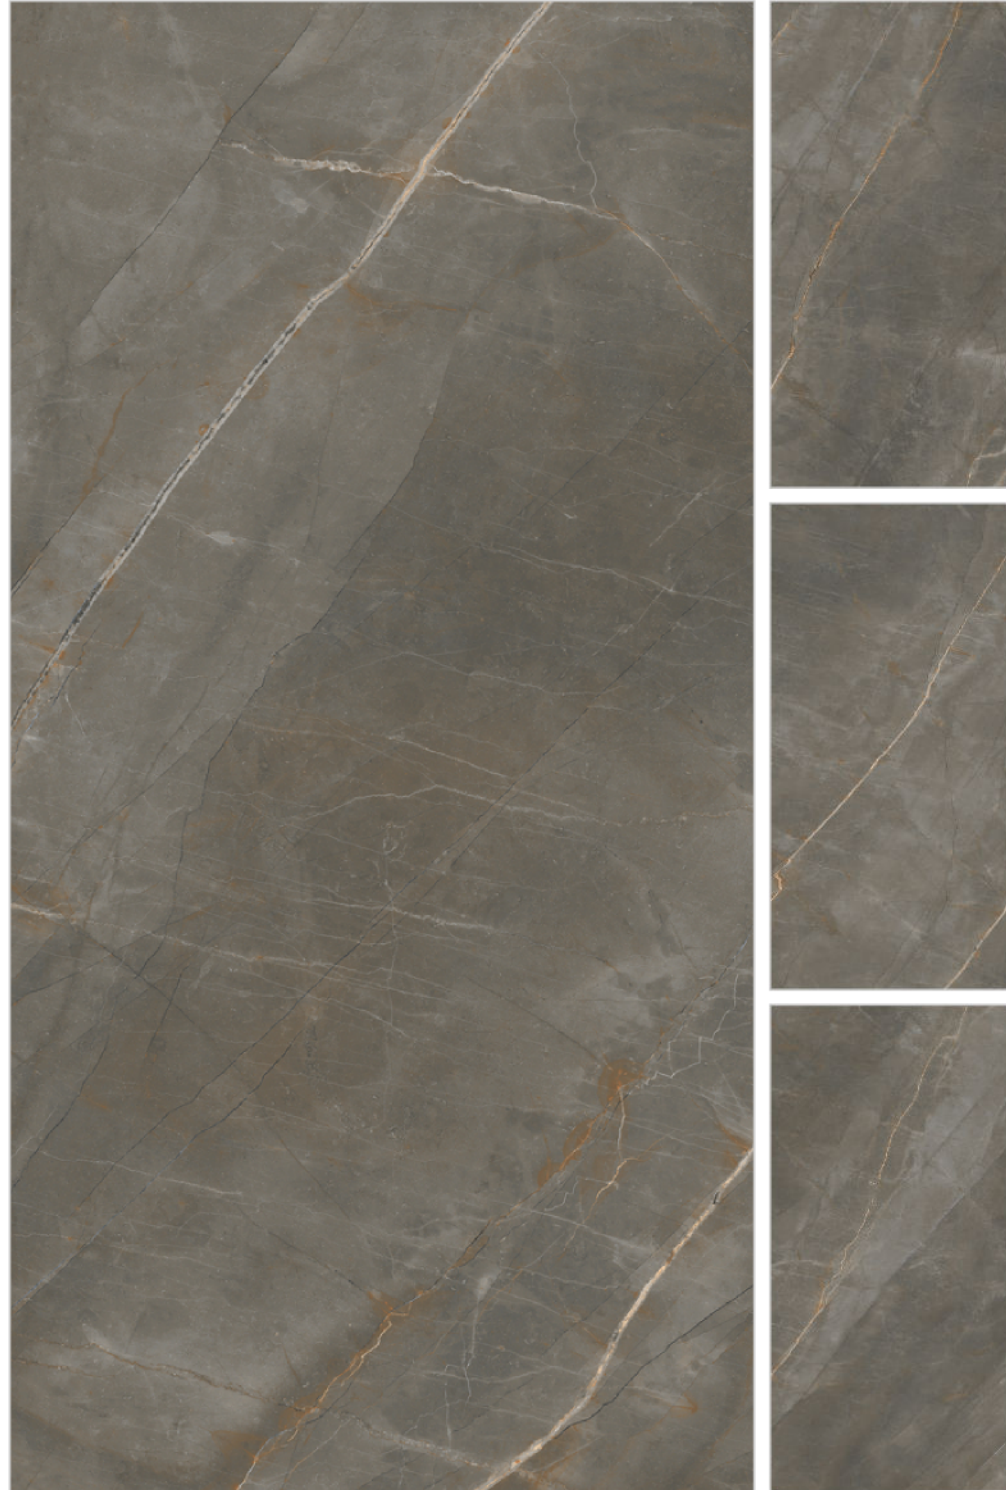

CARVING
Collection

SALTED NATURAL

Size

600x1200mm

Thickness

8.5MM

Surface

Carving

Random:

4