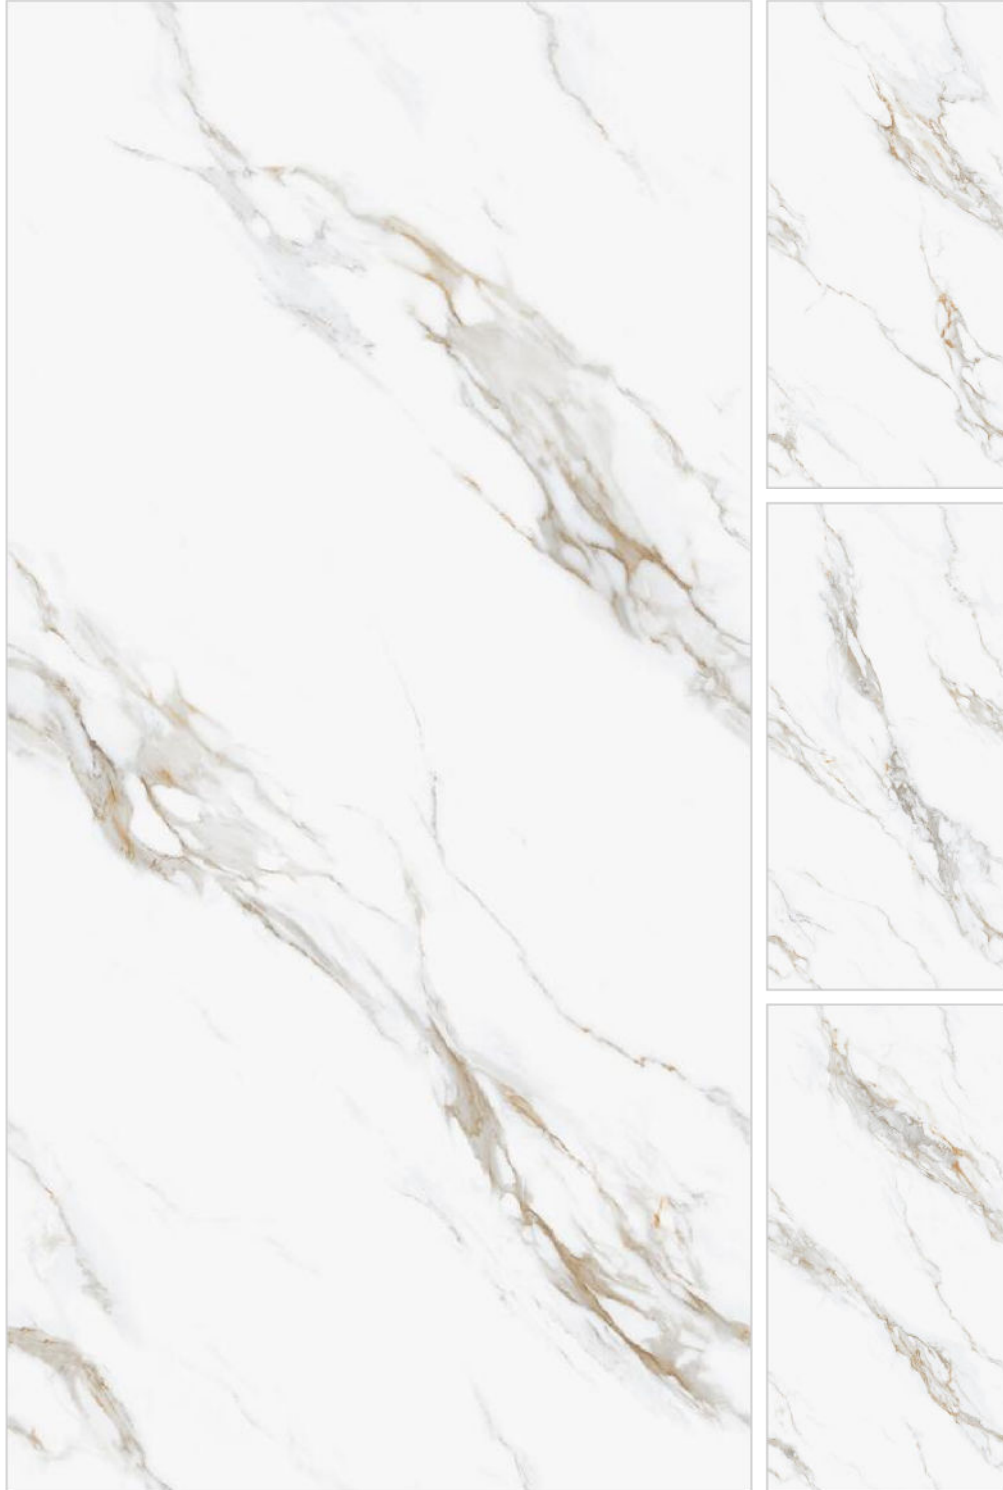

4

CARVING
Collection

NOSE STATUARIO

Size

600x1200mm

Surface

Carving

Thickness