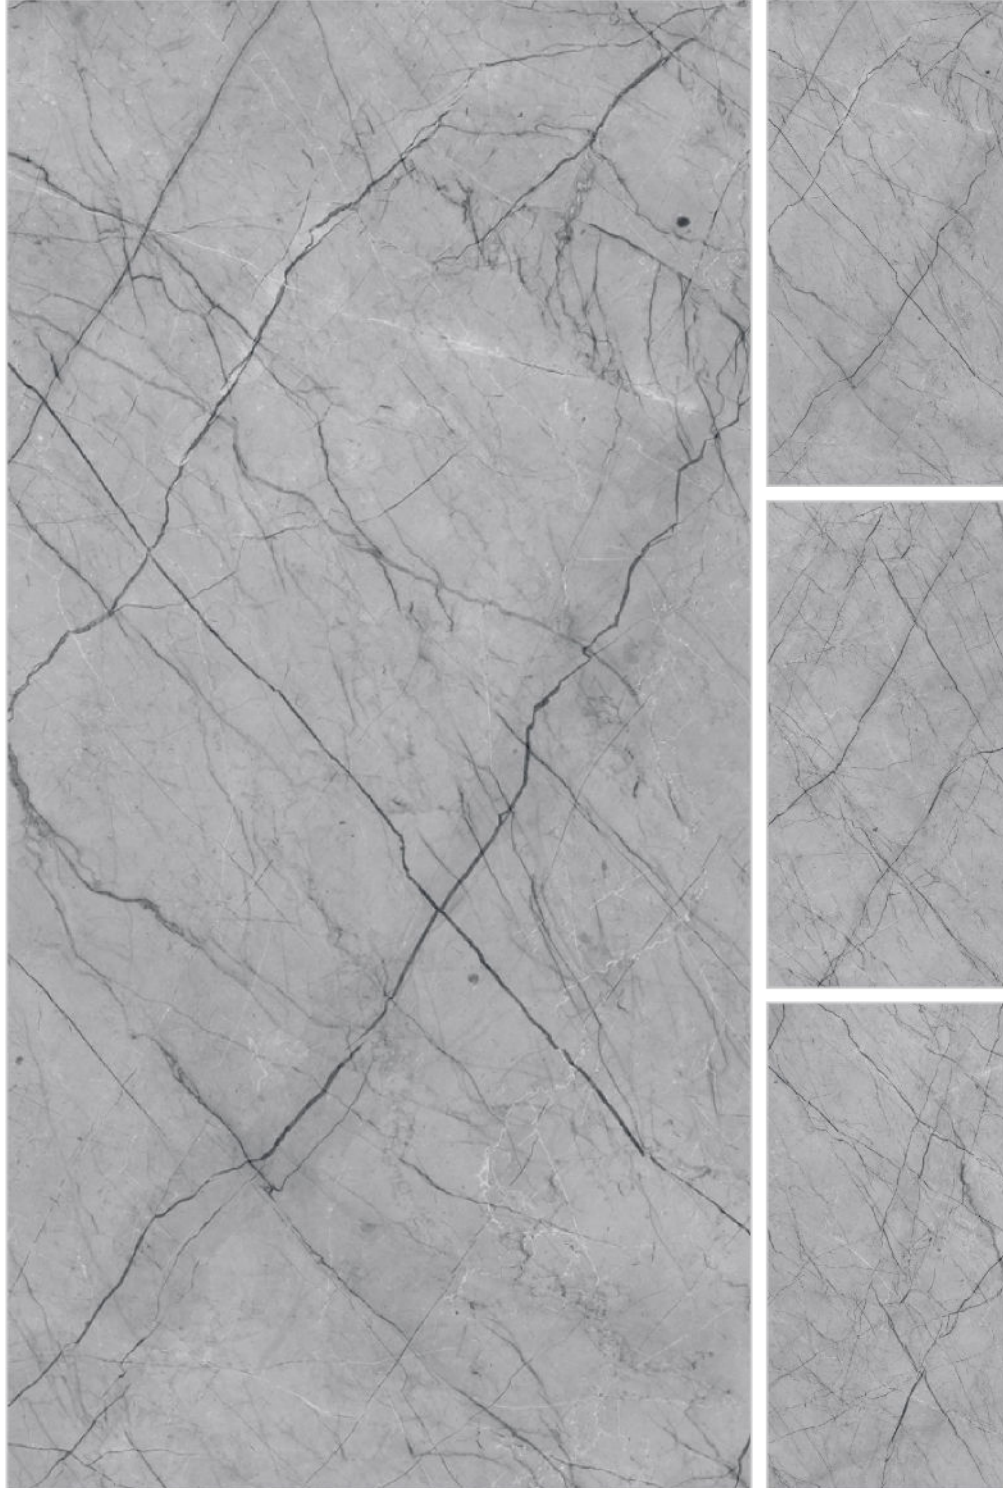

CARVING
Collection

NOOR GREY

Size

600x1200mm

Thickness

8.5MM

Surface

Carving

Random:

4