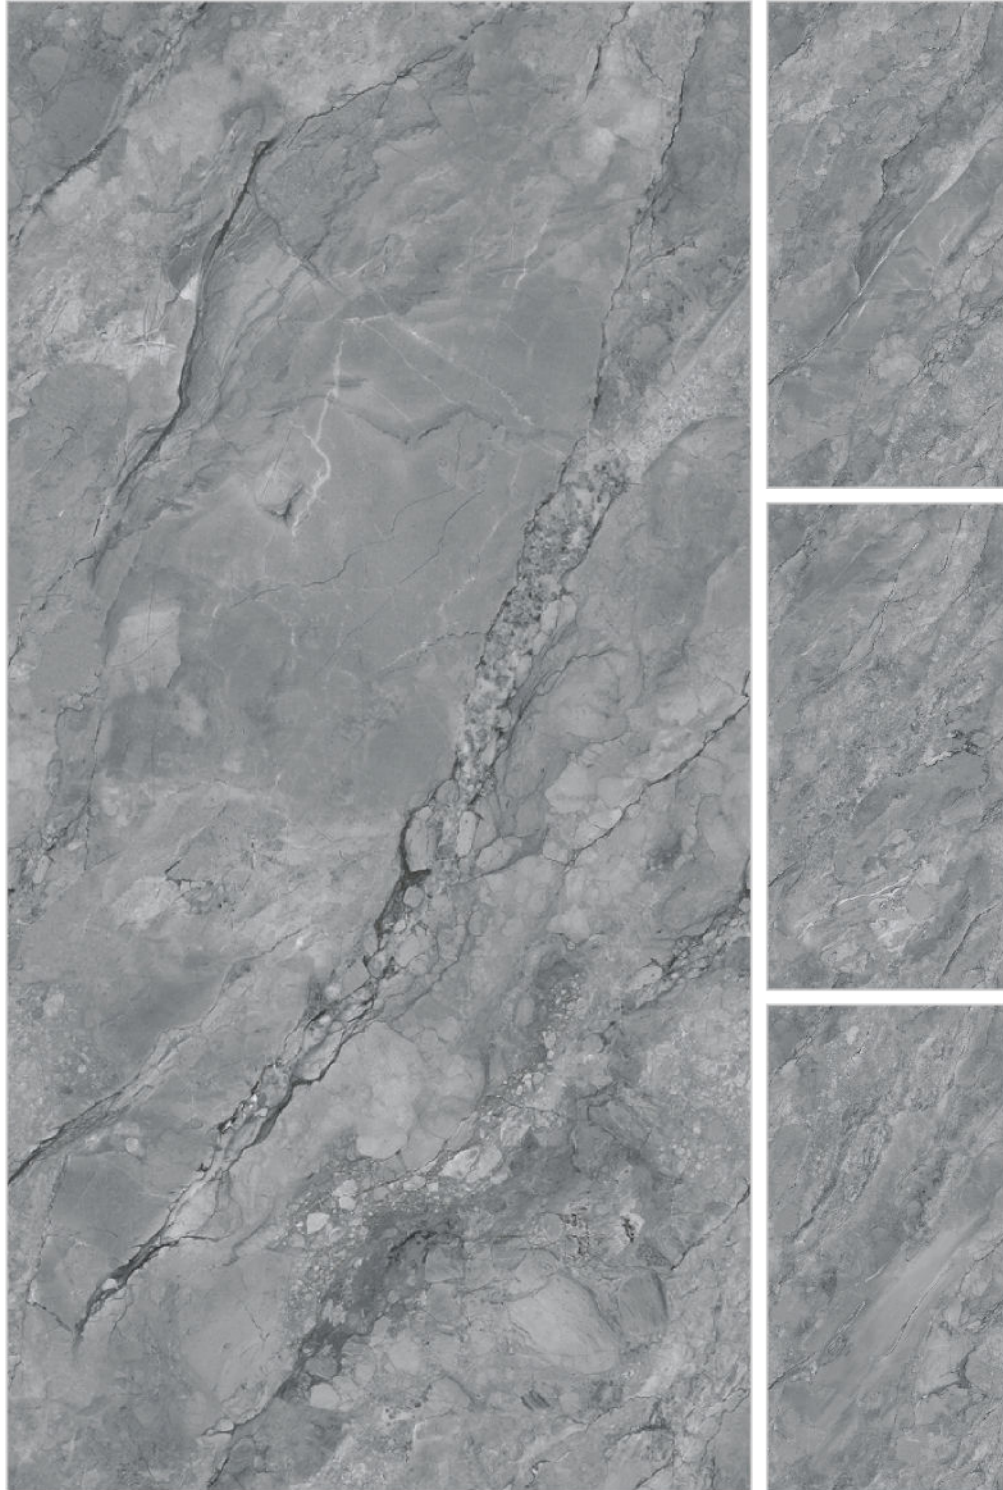

CARVING
Collection

DUNES GREY

Size

600x1200mm

Thickness

8.5MM

Surface

Carving

Random:

4