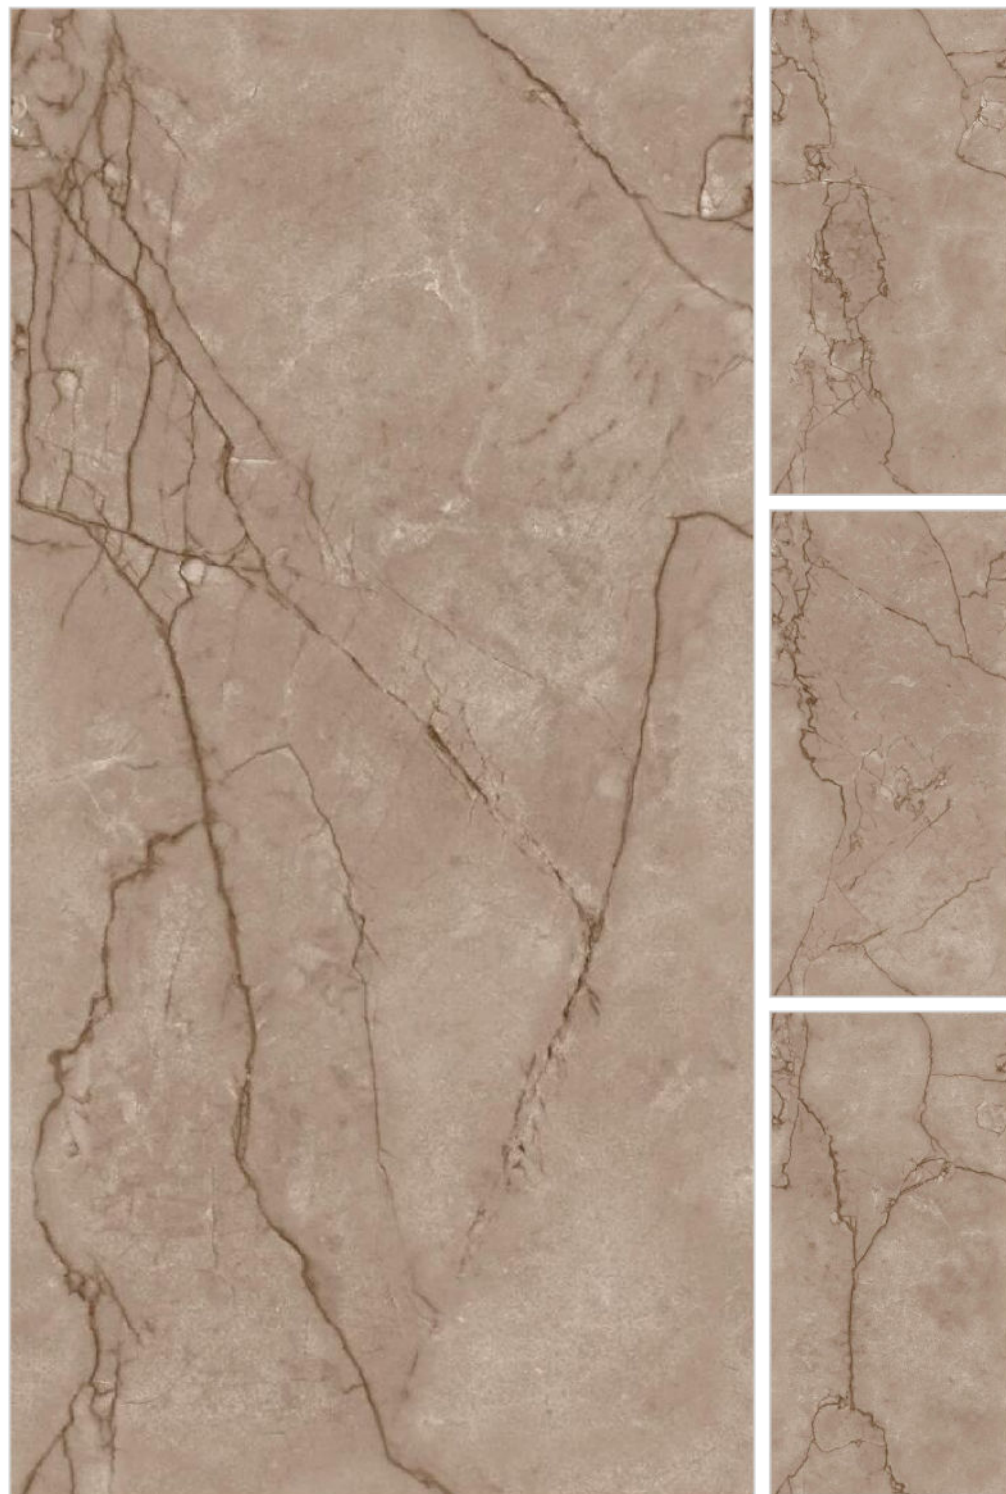

8.5MM

Surface

Carving

Random:

4

CARVING
Collection

BOHANIA CHOCO

Size