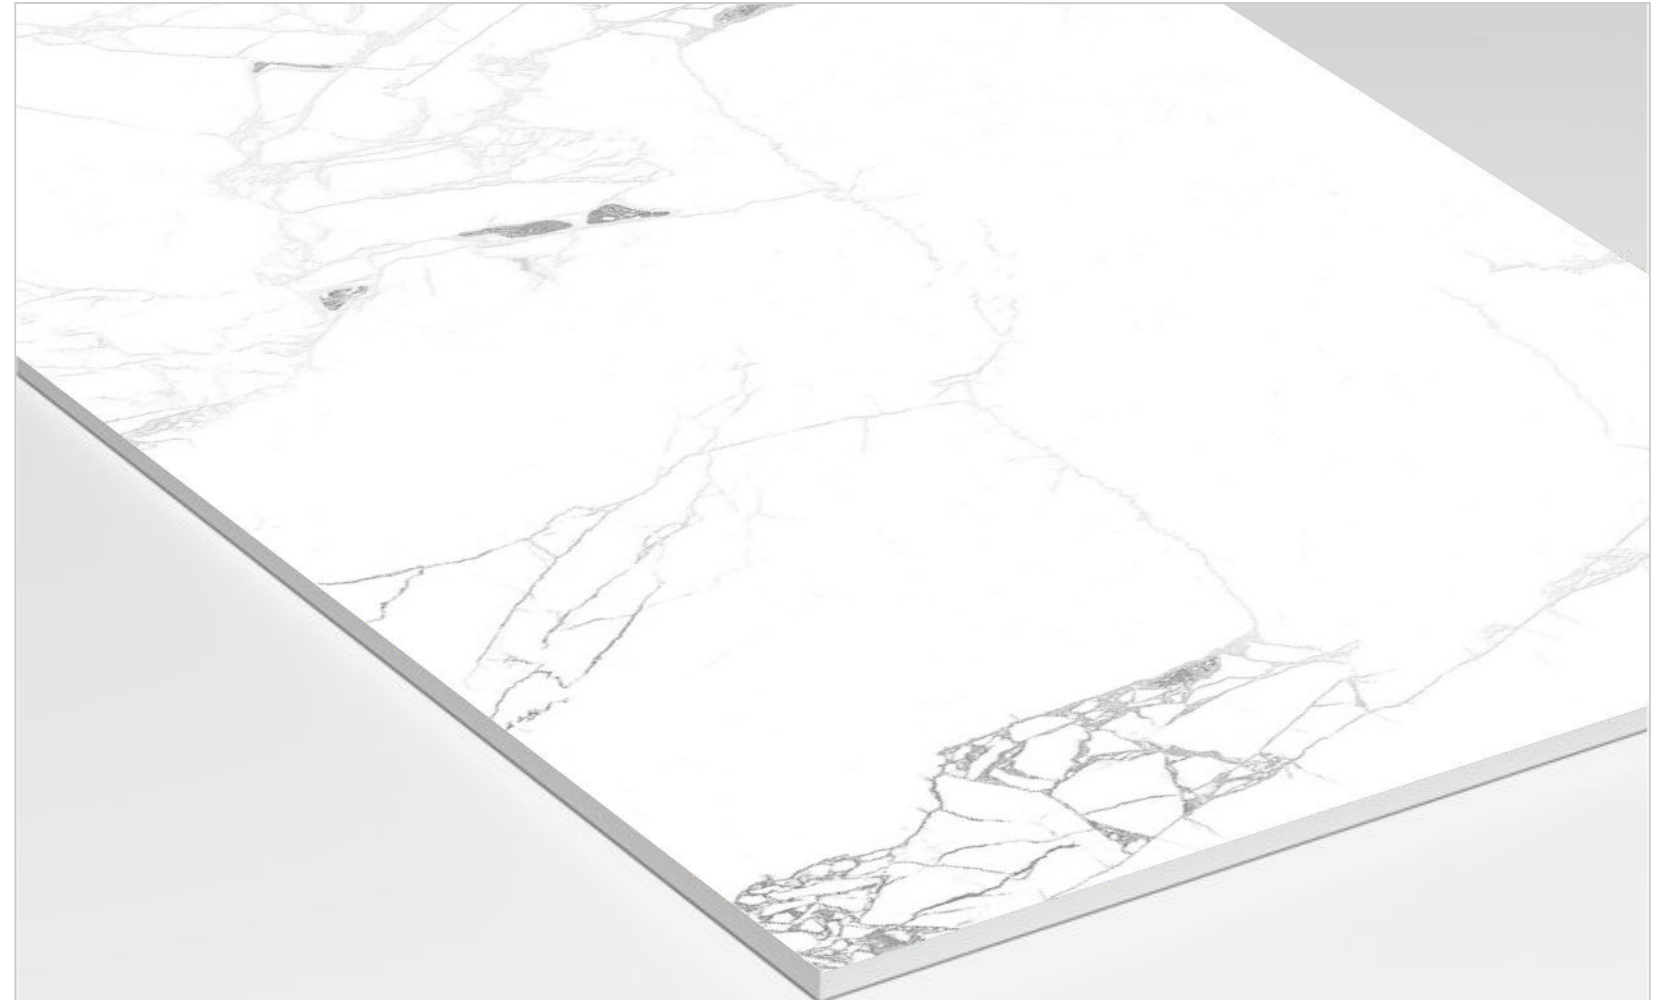

Surface

Carving

Thickness

8.5MM

Random:

4

CARVING
Collection

RIGATO WHITE