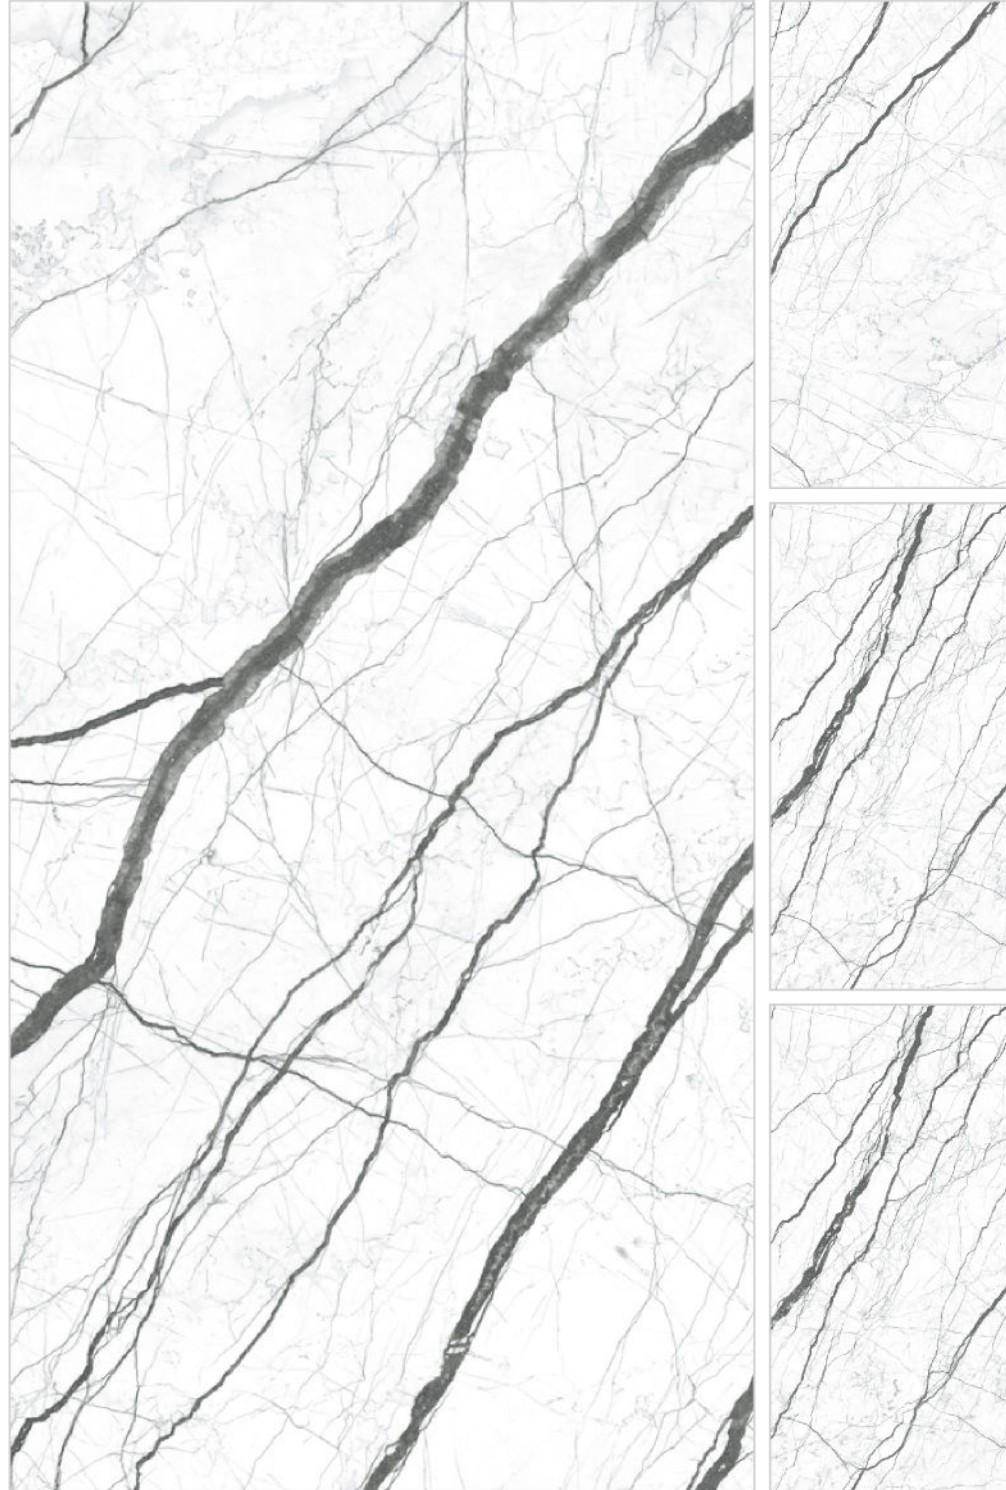

CARVING
Collection

BASIE WHITE

Size

600x1200mm

Surface

Carving

Thickness

8.5MM

Random:

3