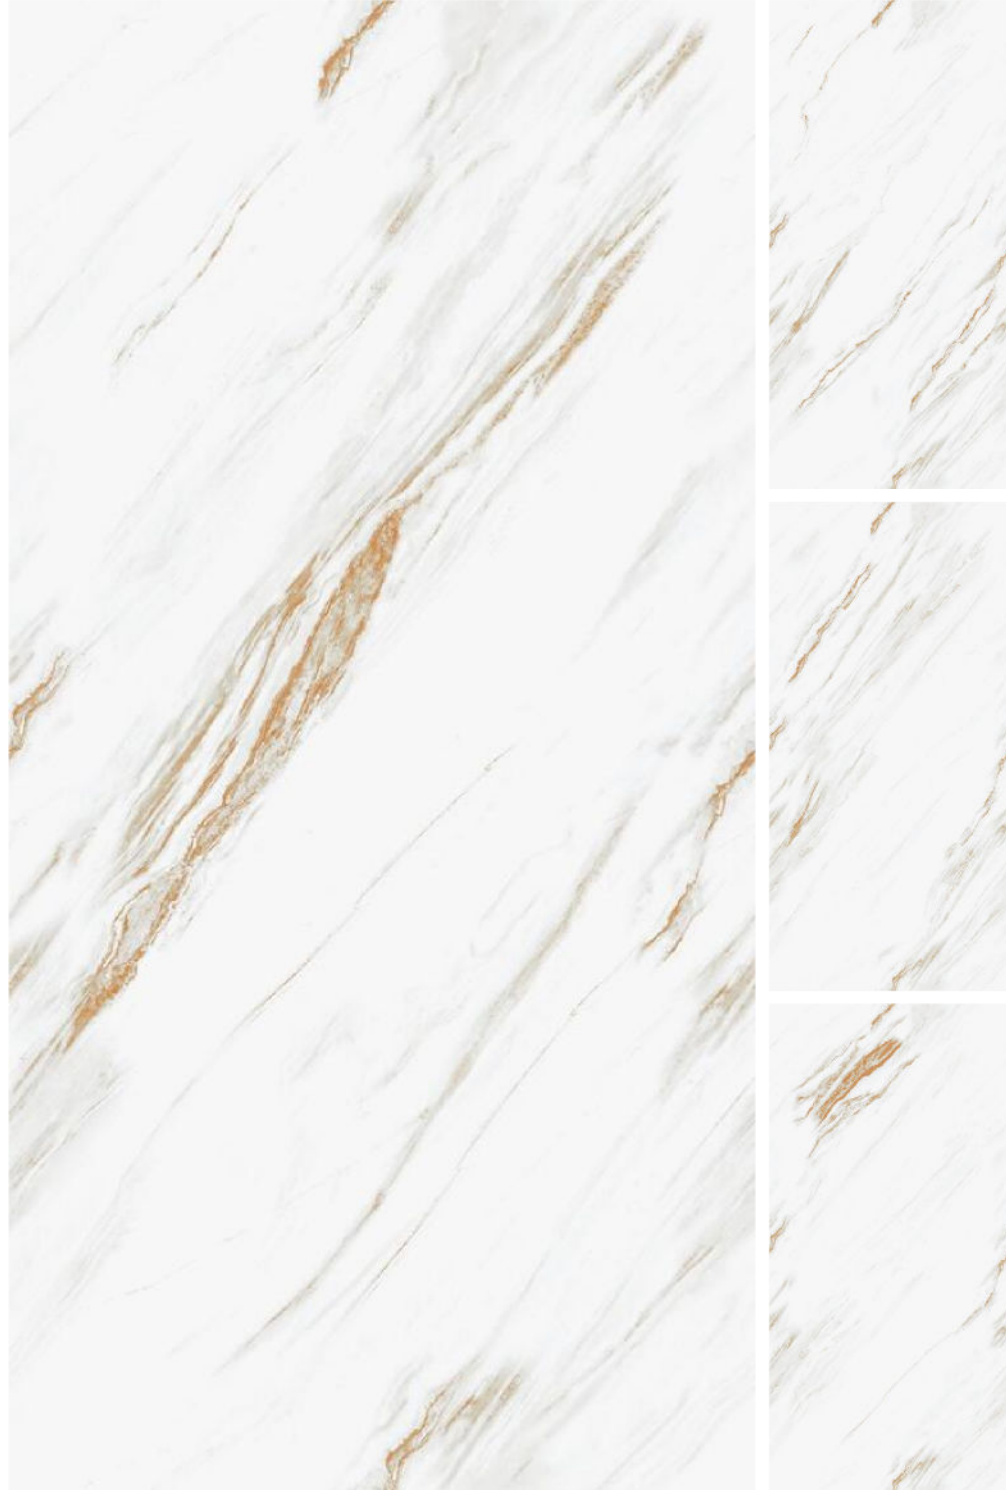

CARVING
Collection

NICKON WHITE

Size

600x1200mm

Surface

Carving

Thickness

8.5MM

Random:

4