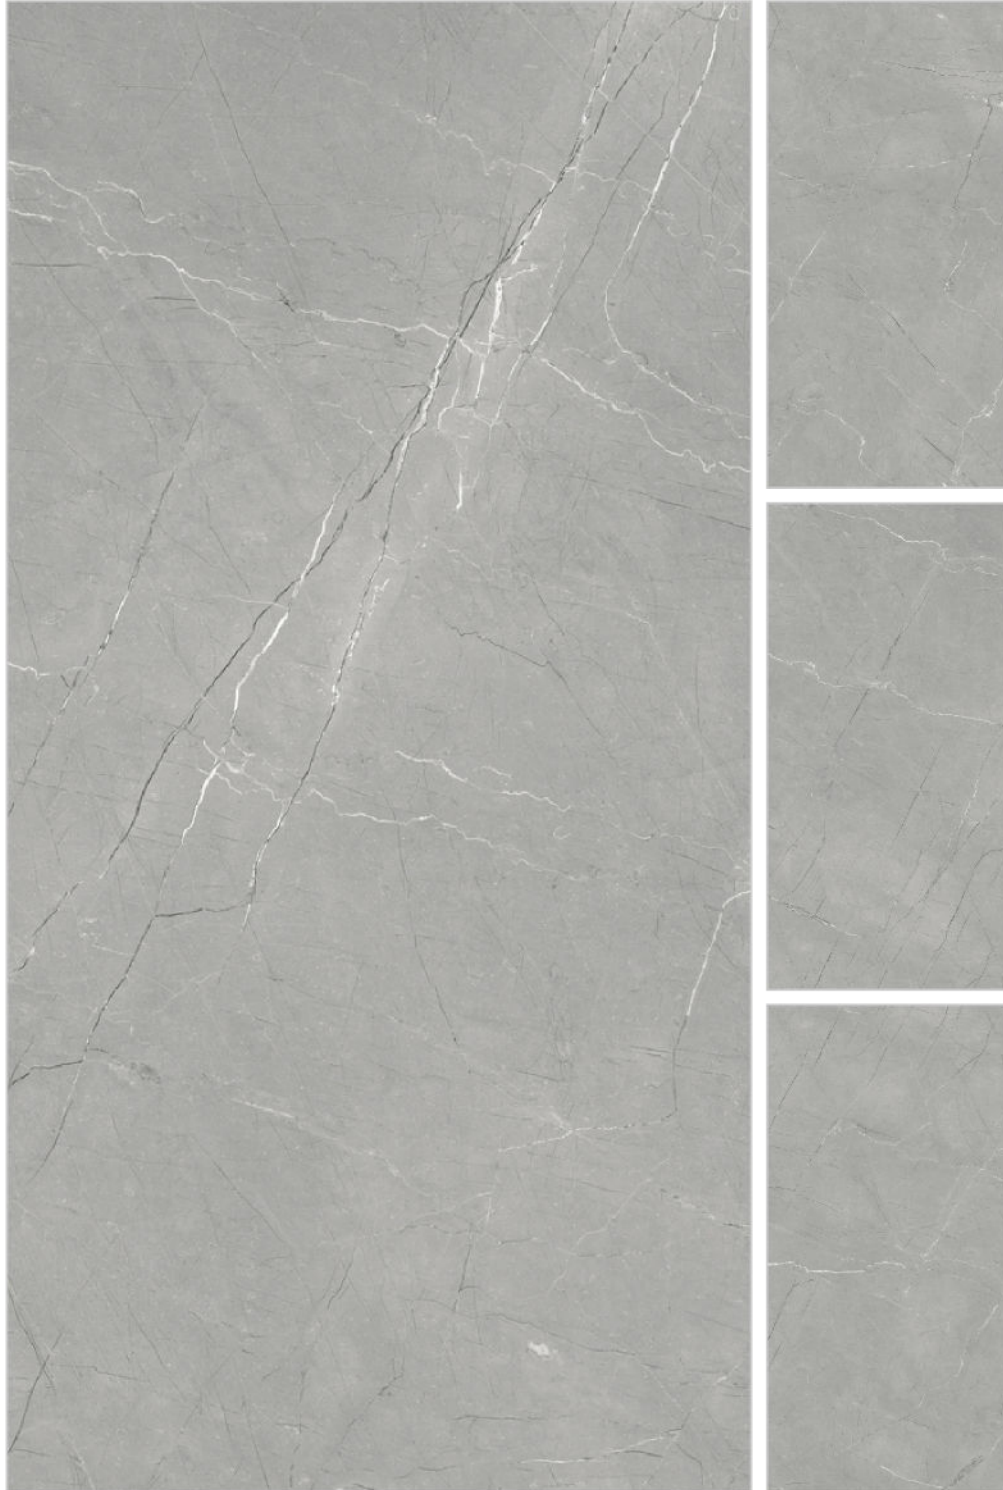

CARVING
Collection

ECLIPSE GREY

Size

600x1200mm

Thickness

8.5MM

Surface

Carving

Random:

4