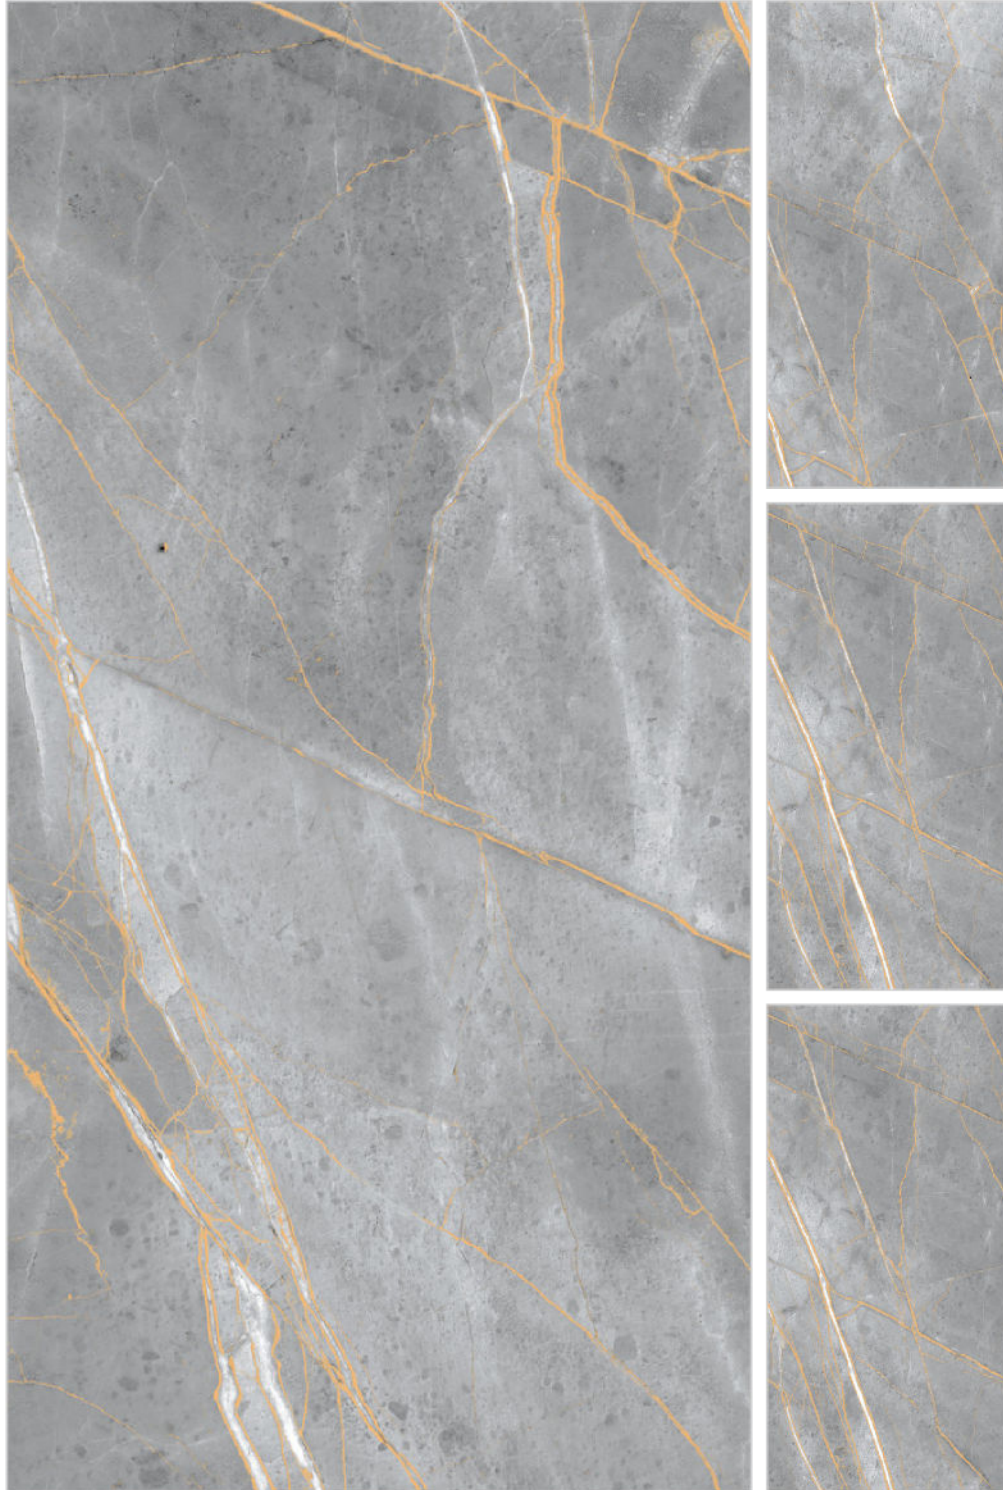

CARVING
Collection

LAPIZ GREY

Size

600x1200mm

Thickness

8.5MM

Surface

Carving

Random:

3