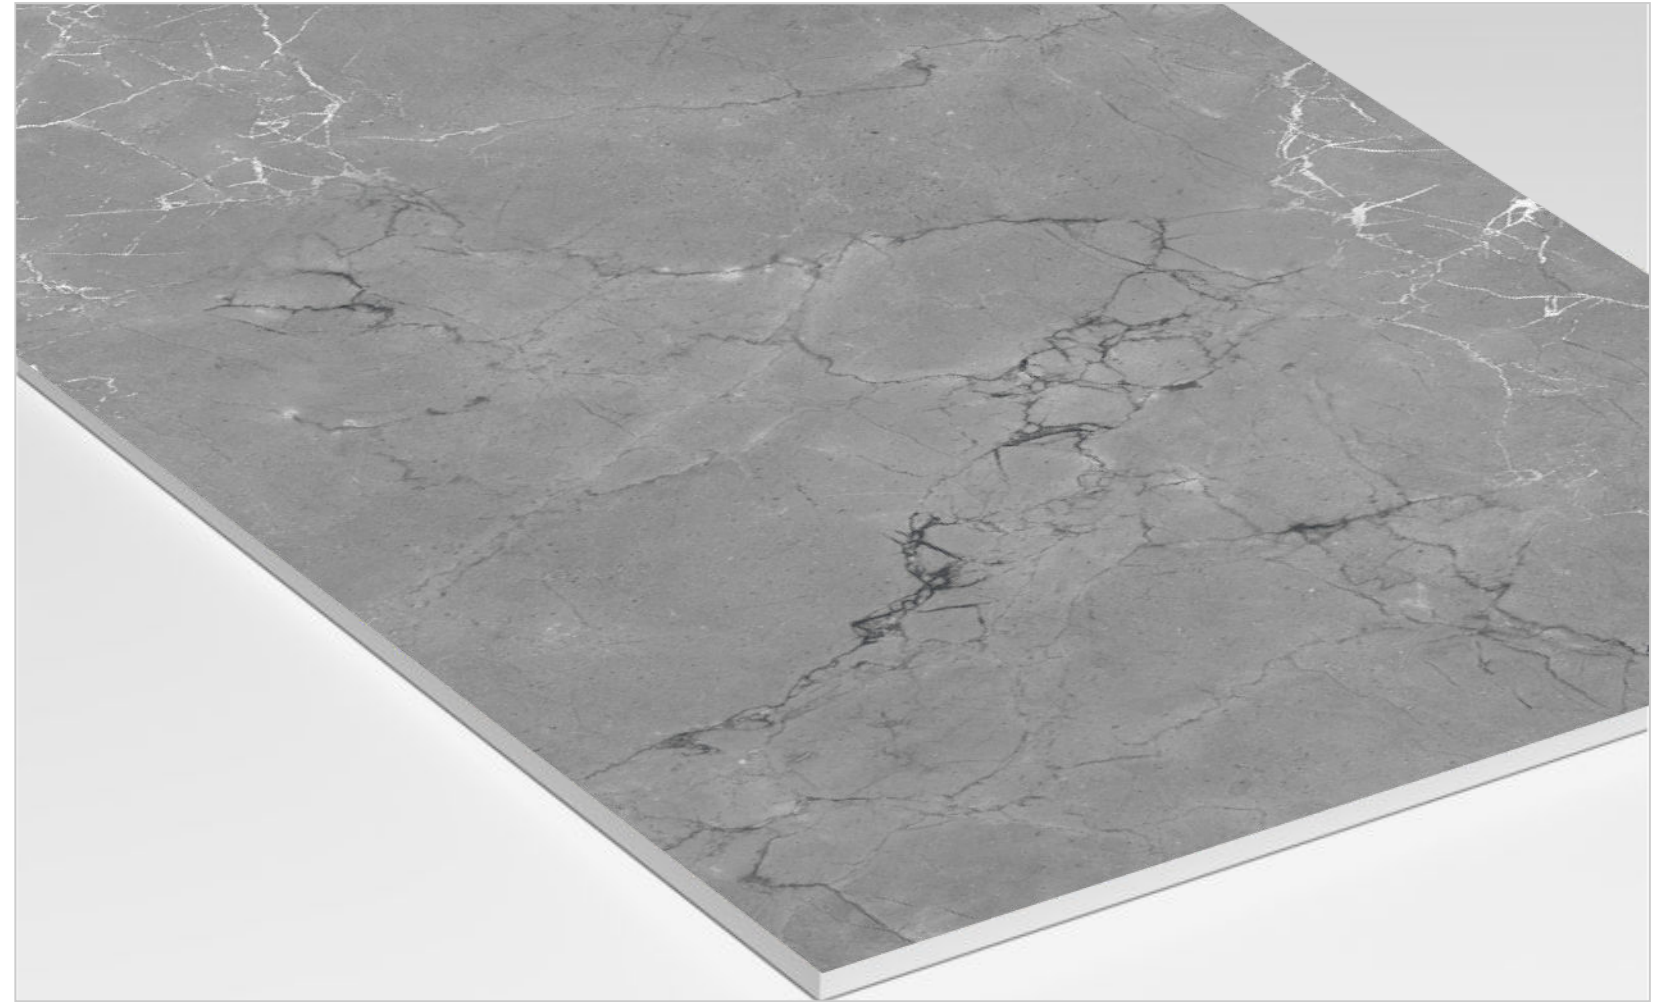

Surface

Carving

Random:

4

CARVING
Collection

RAFAELO GREY

Size

600x1200mm