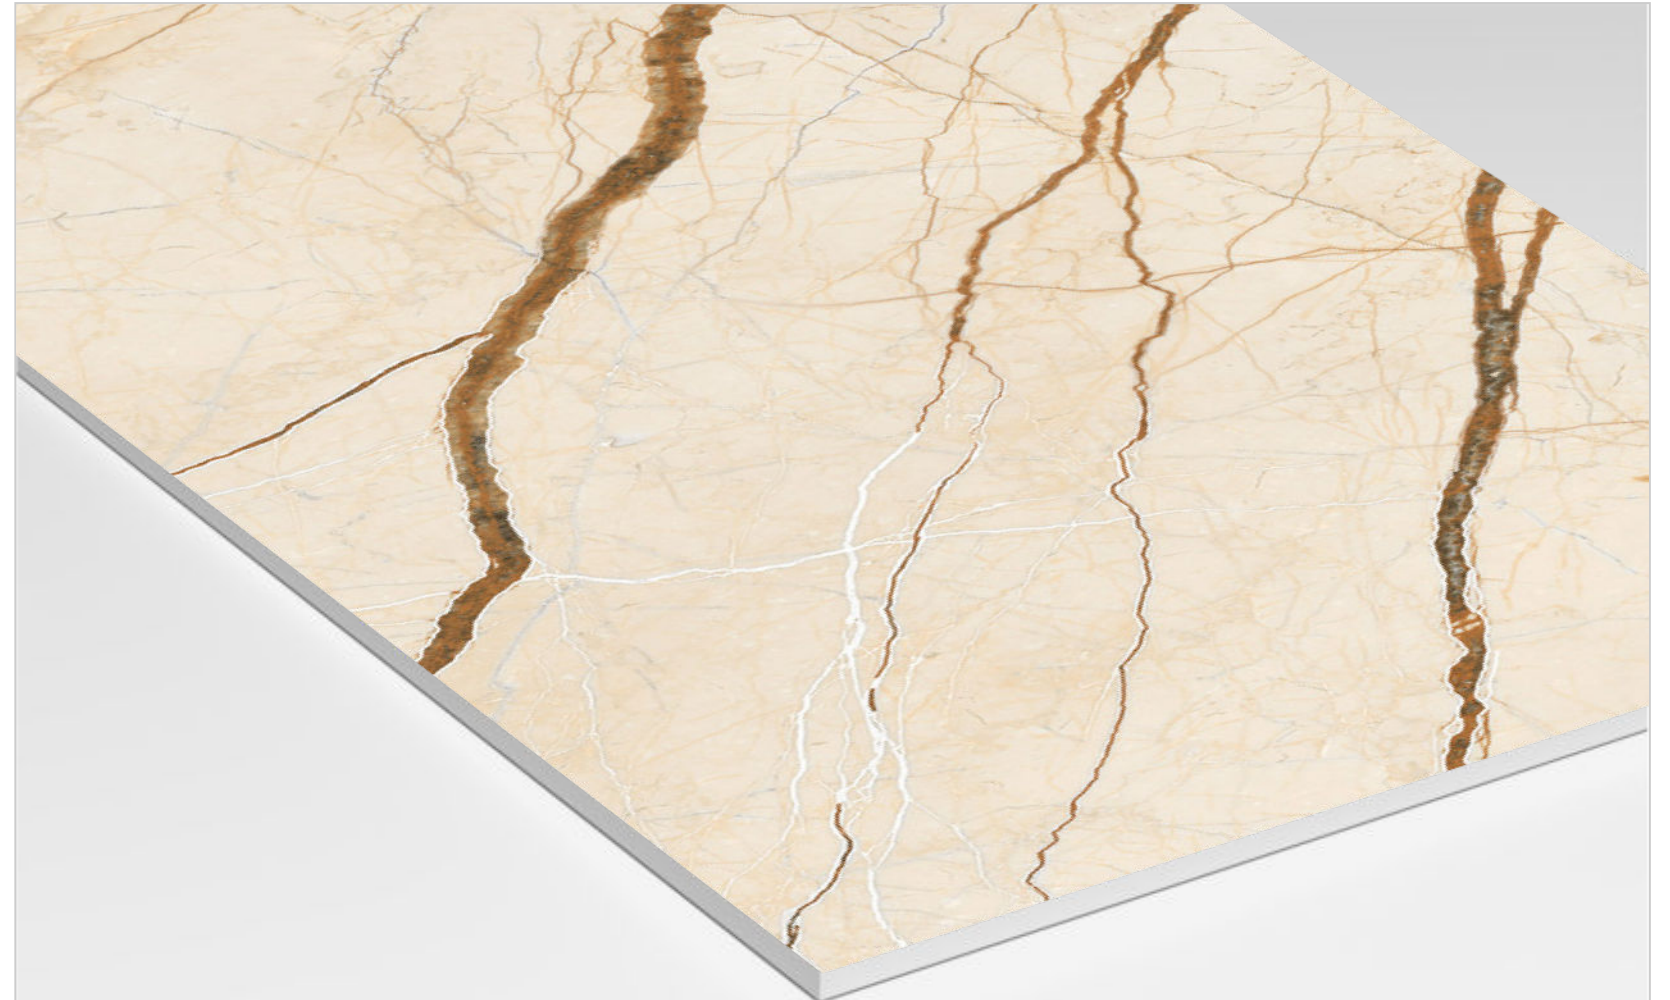

CARVING
Collection

BASIE MIMOSA

Size

600x1200mm

Thickness

8.5MM

Surface

Carving

Random:

3