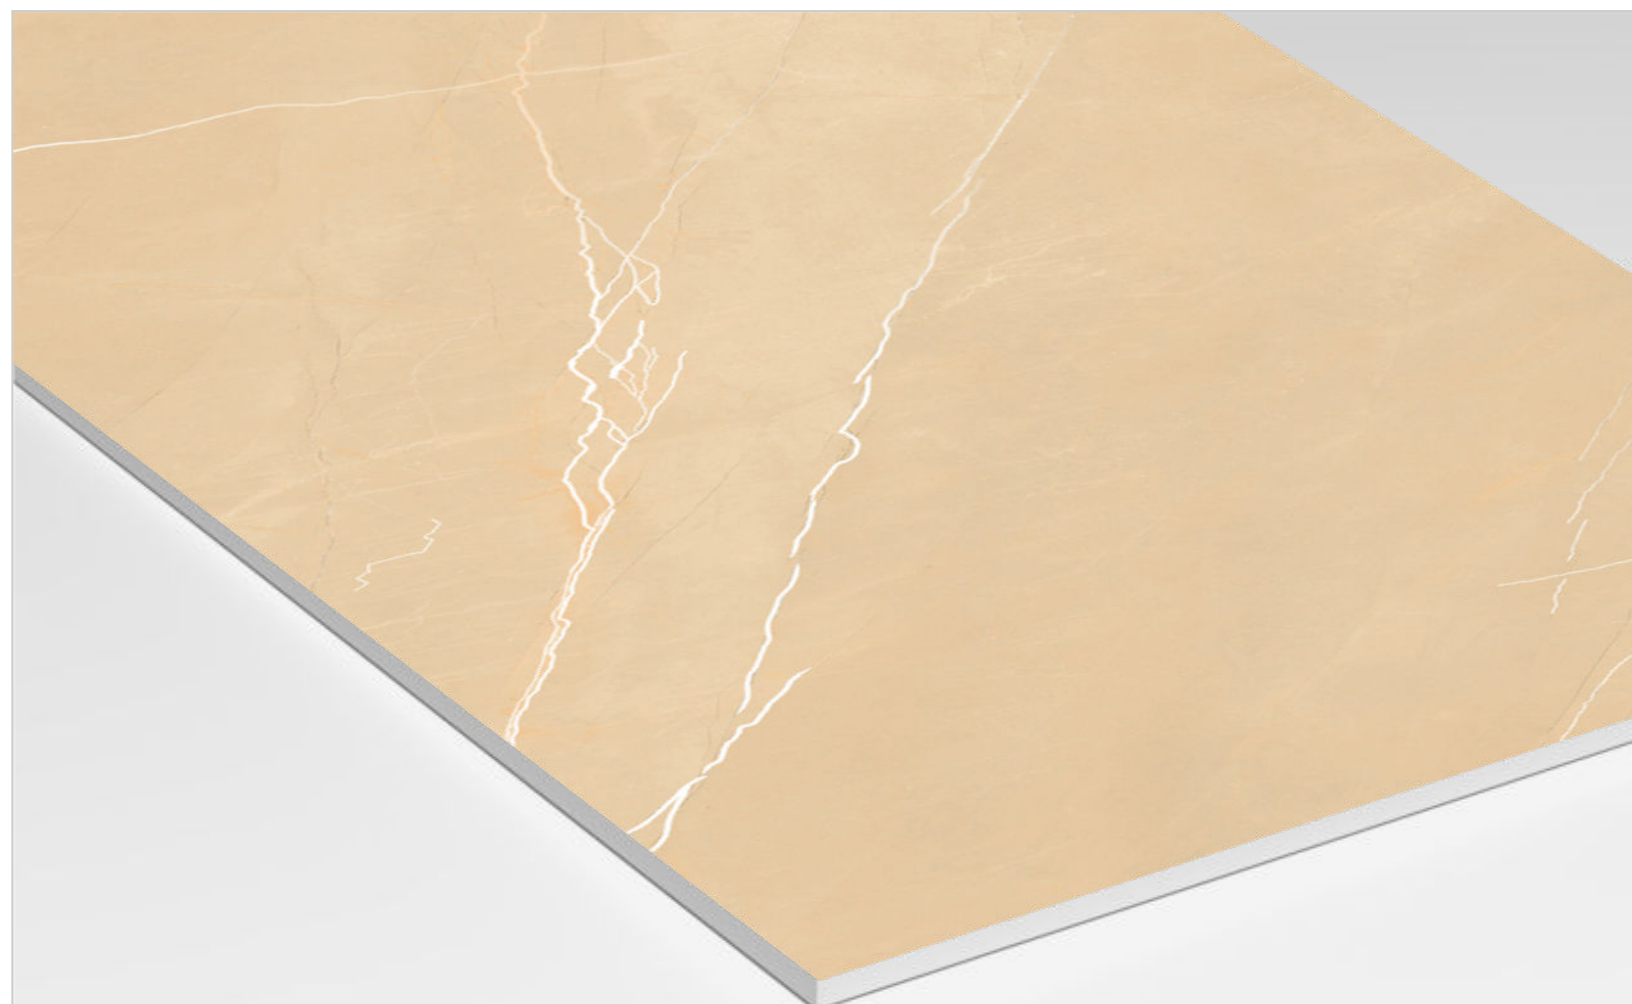

Thickness

8.5MM

Surface

Carving

Random:

3

CARVING
Collection

SALTED BEIGE