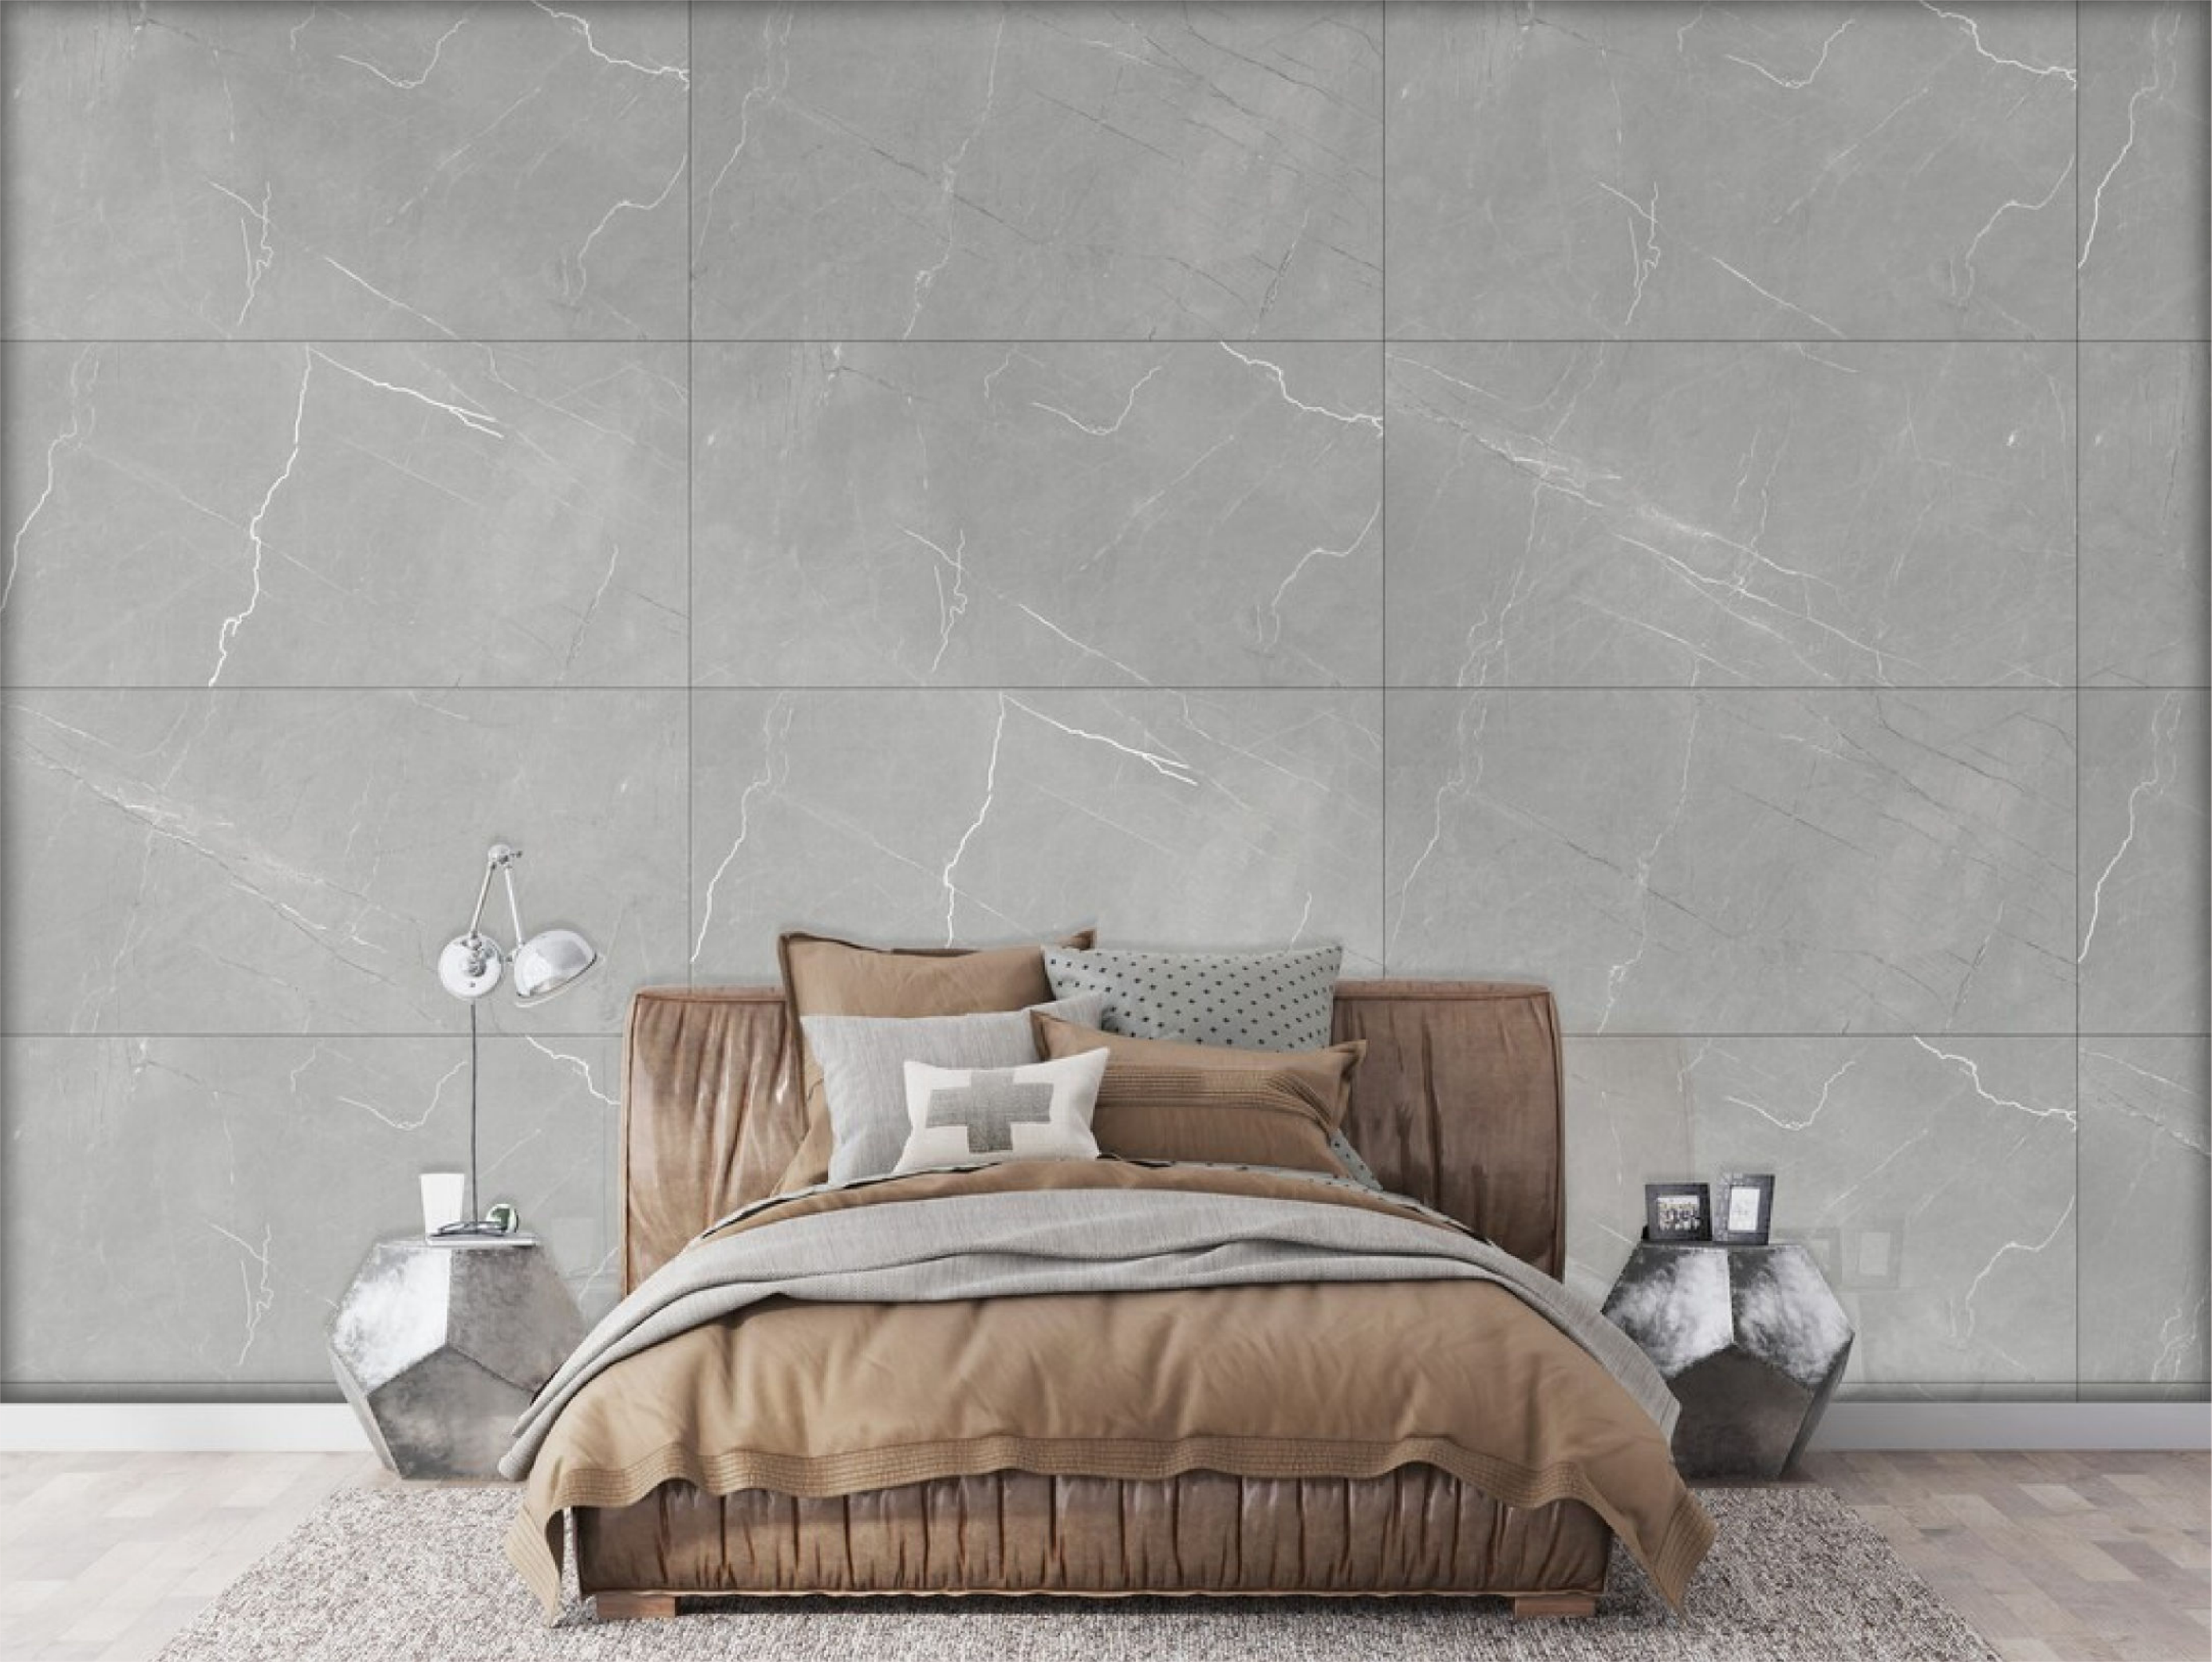

ECLIPSE GREY