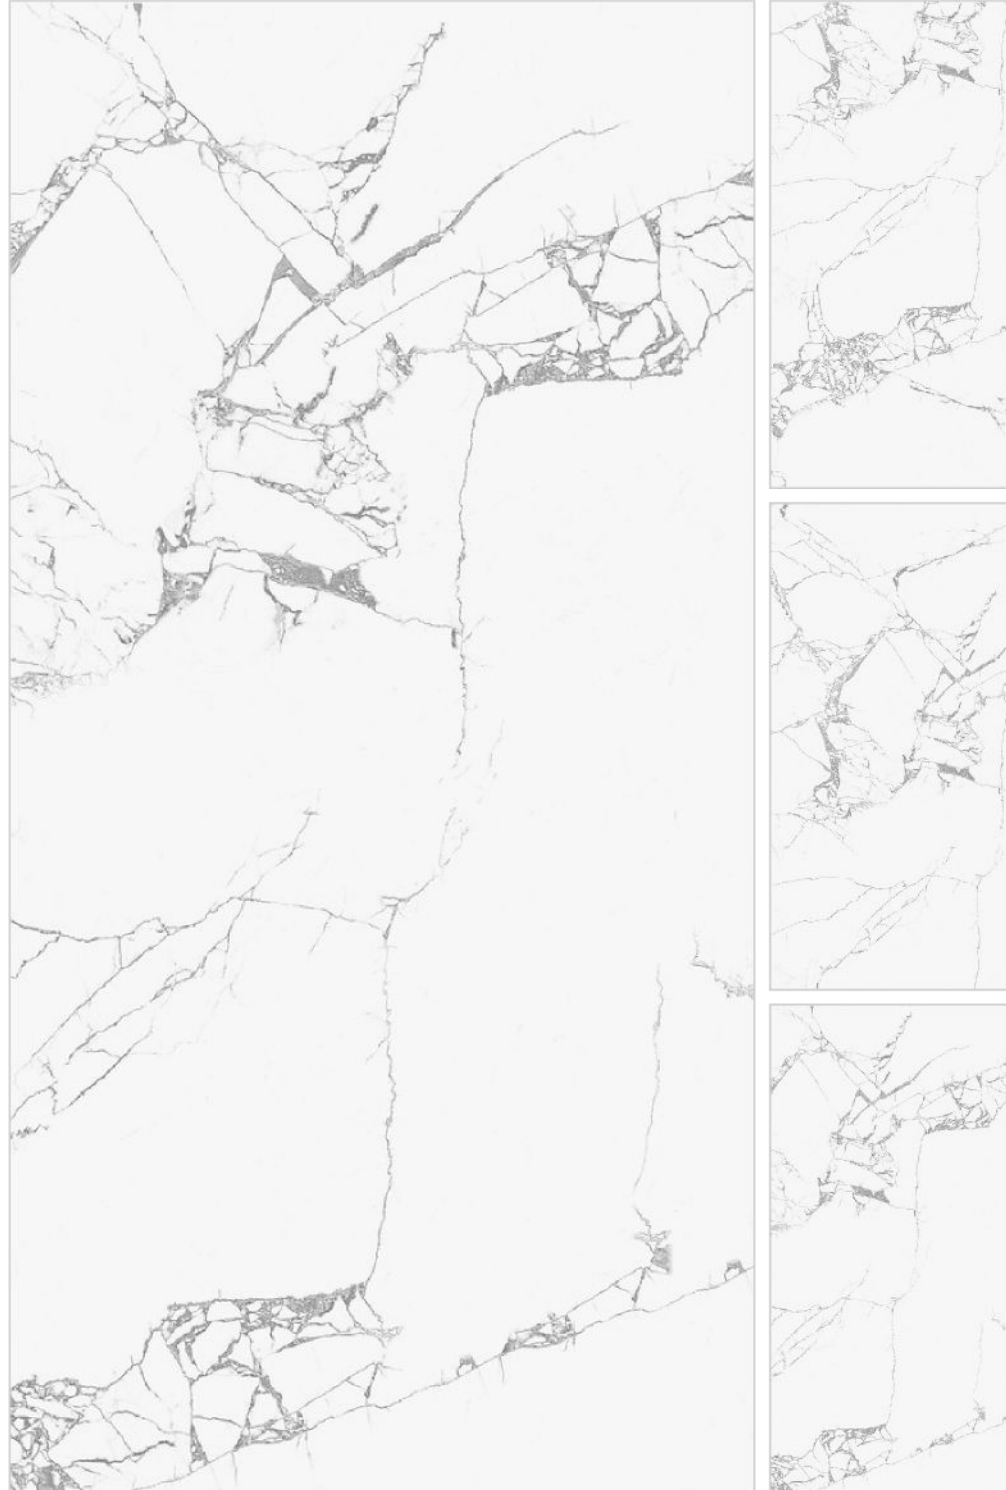

Surface

Carving

Thickness

8.5MM

Random:

4

CARVING
Collection

RIGATO WHITE