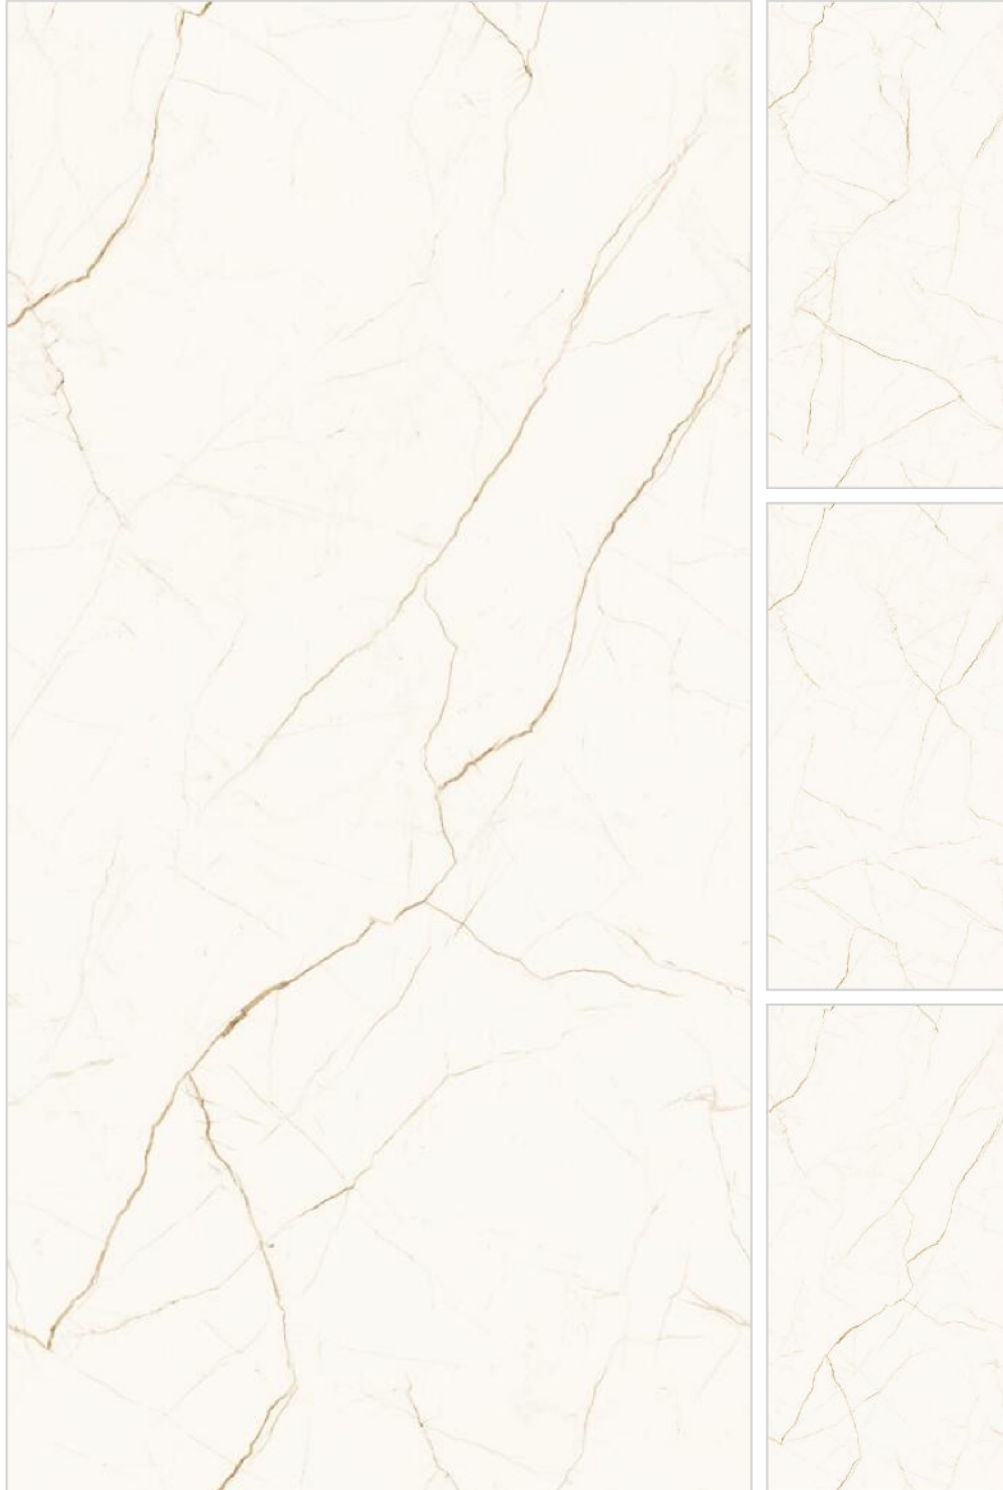

AMBIENT BEIGE

Size

600x1200mm

Thickness

8.5MM

Surface

Carving

Random:

9