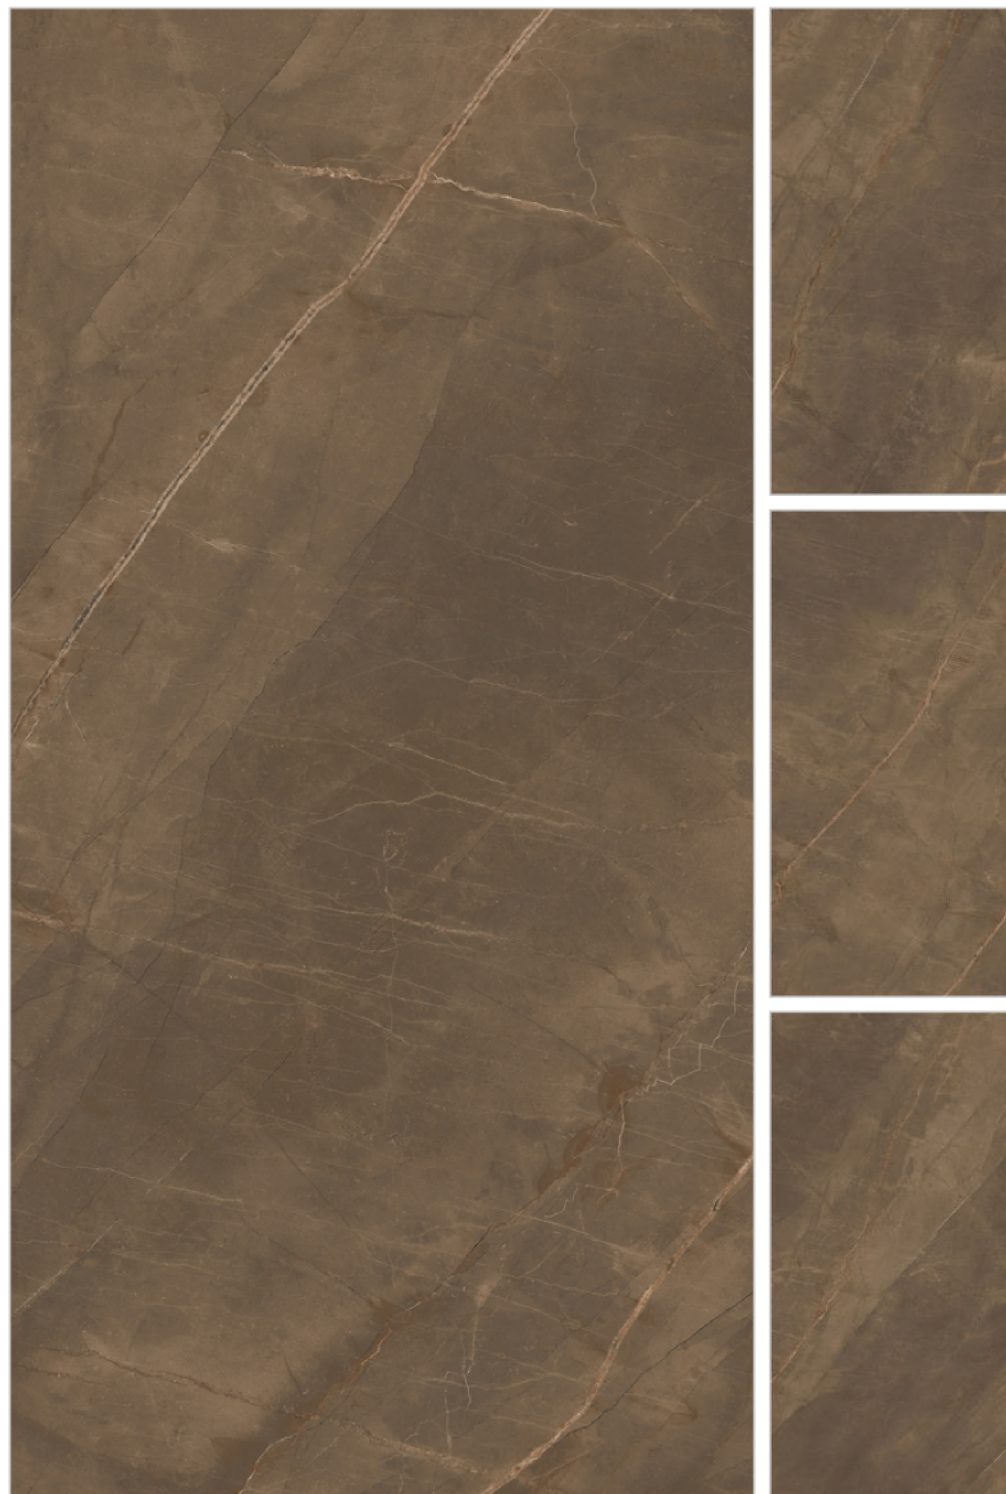

SALTED PRETZEL

Size

600x1200mm

Thickness

8.5MM

Surface

Carving

Random:

4