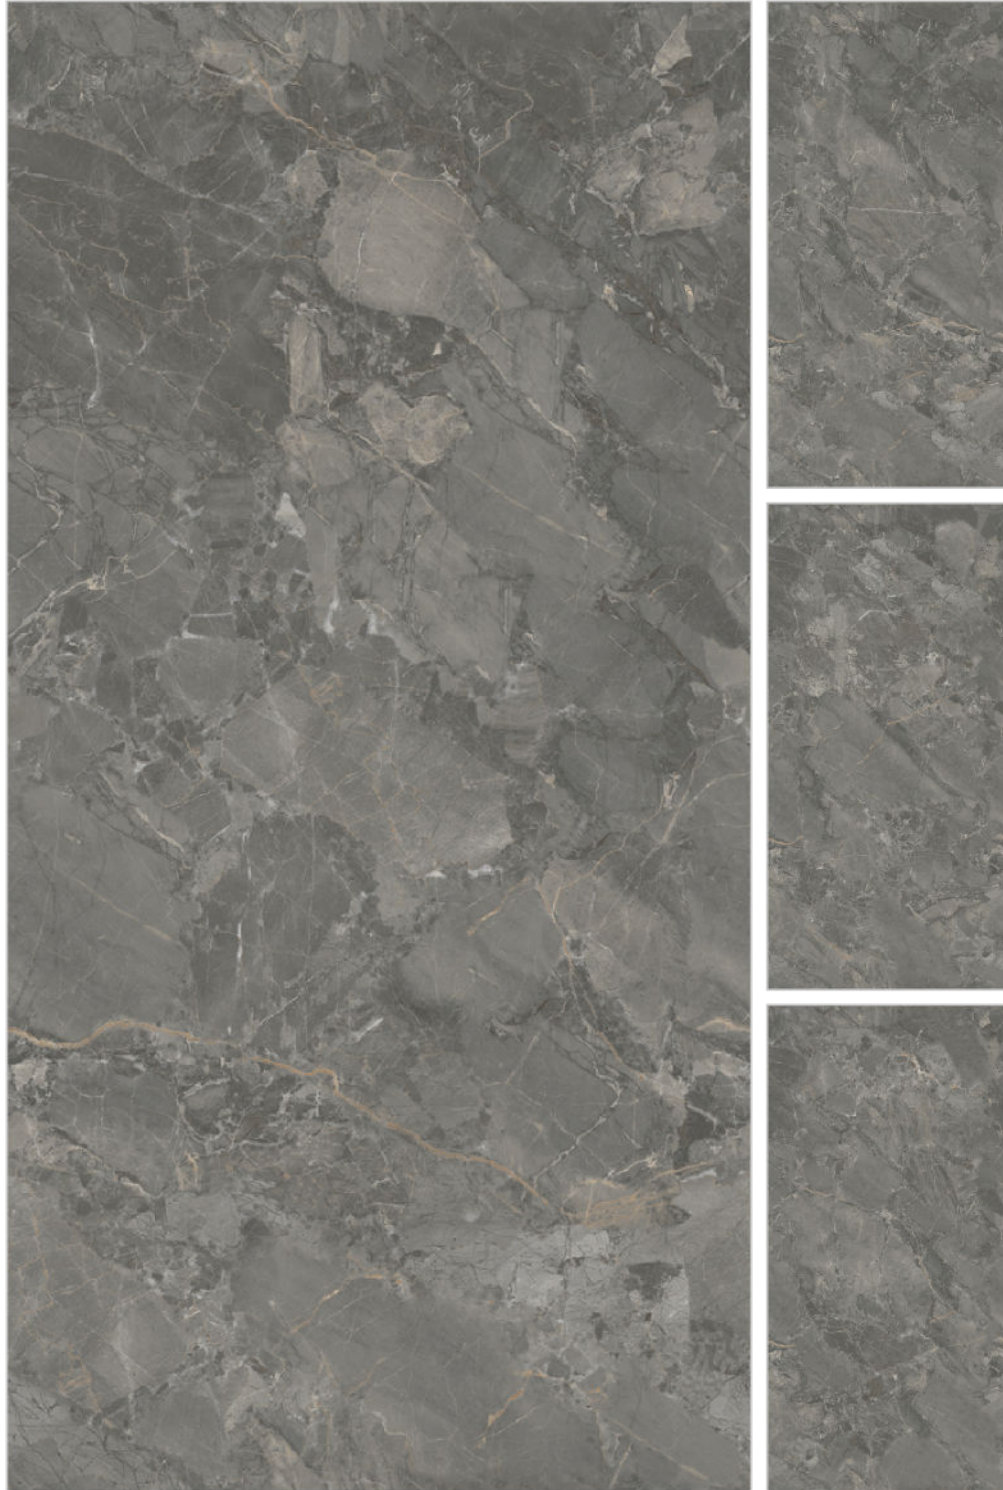

Carving

Thickness

8.5MM

Random:

4

OFTEN BIANCO

CARVING
Collection

OFTEN GREY