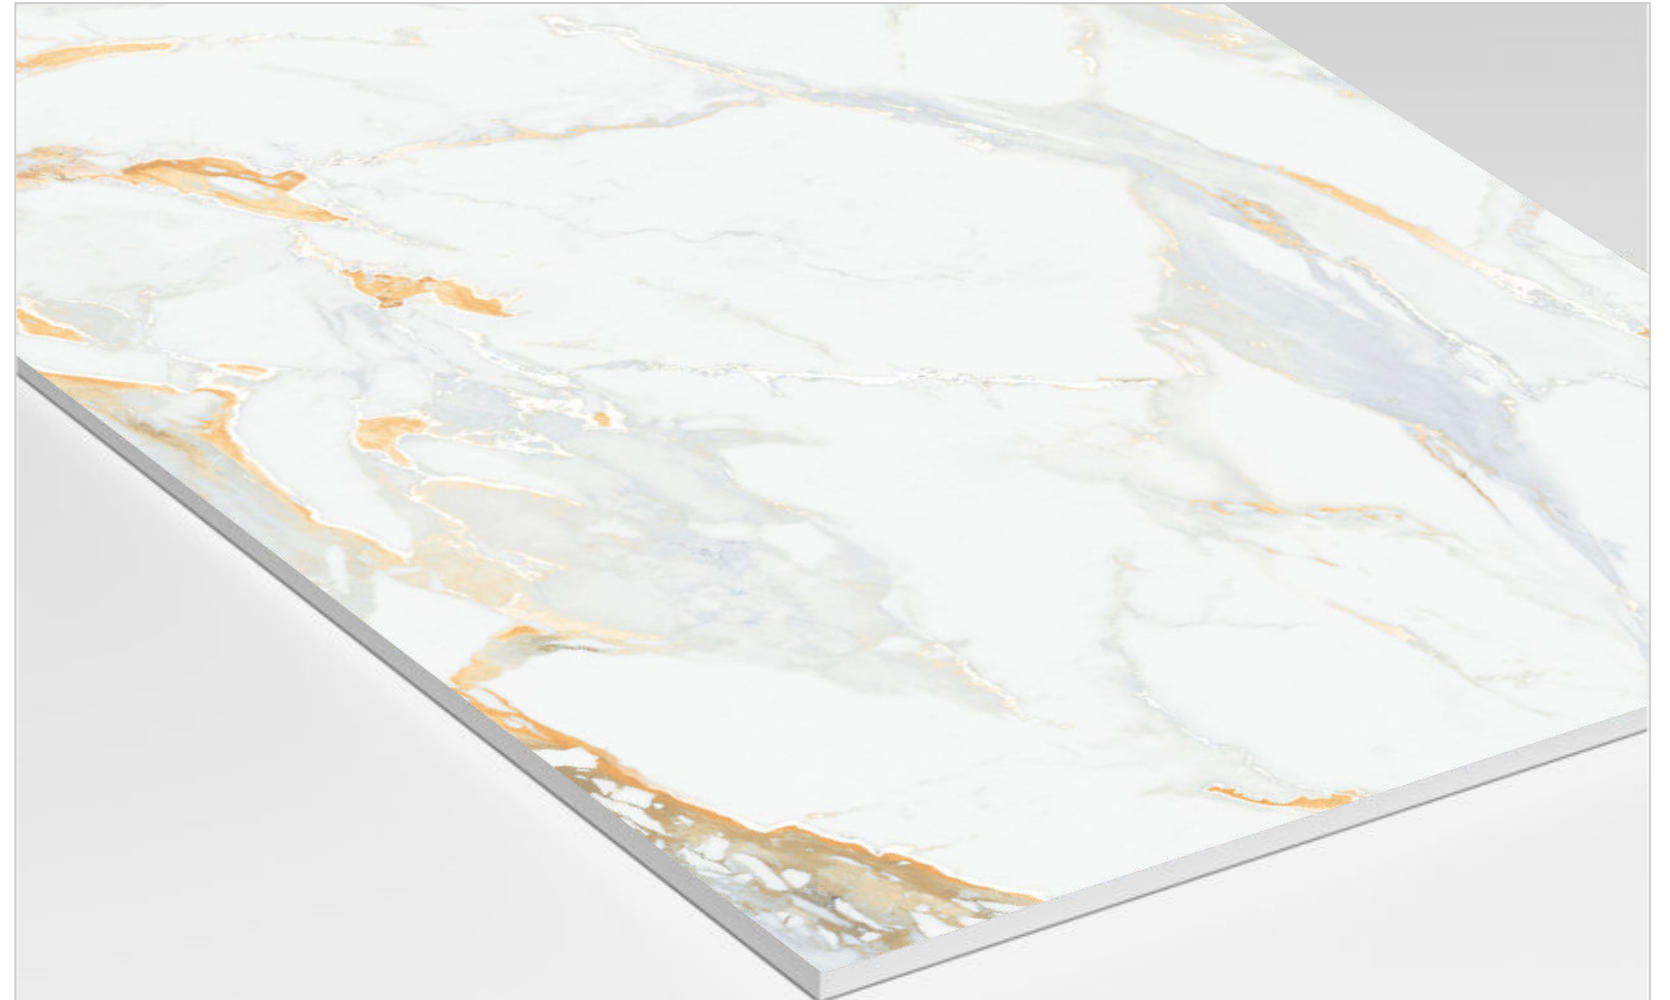

Thickness

8.5MM

Surface

Carving

Random:

10

CARVING
Collection

CANOVA GOLD STATUARIO