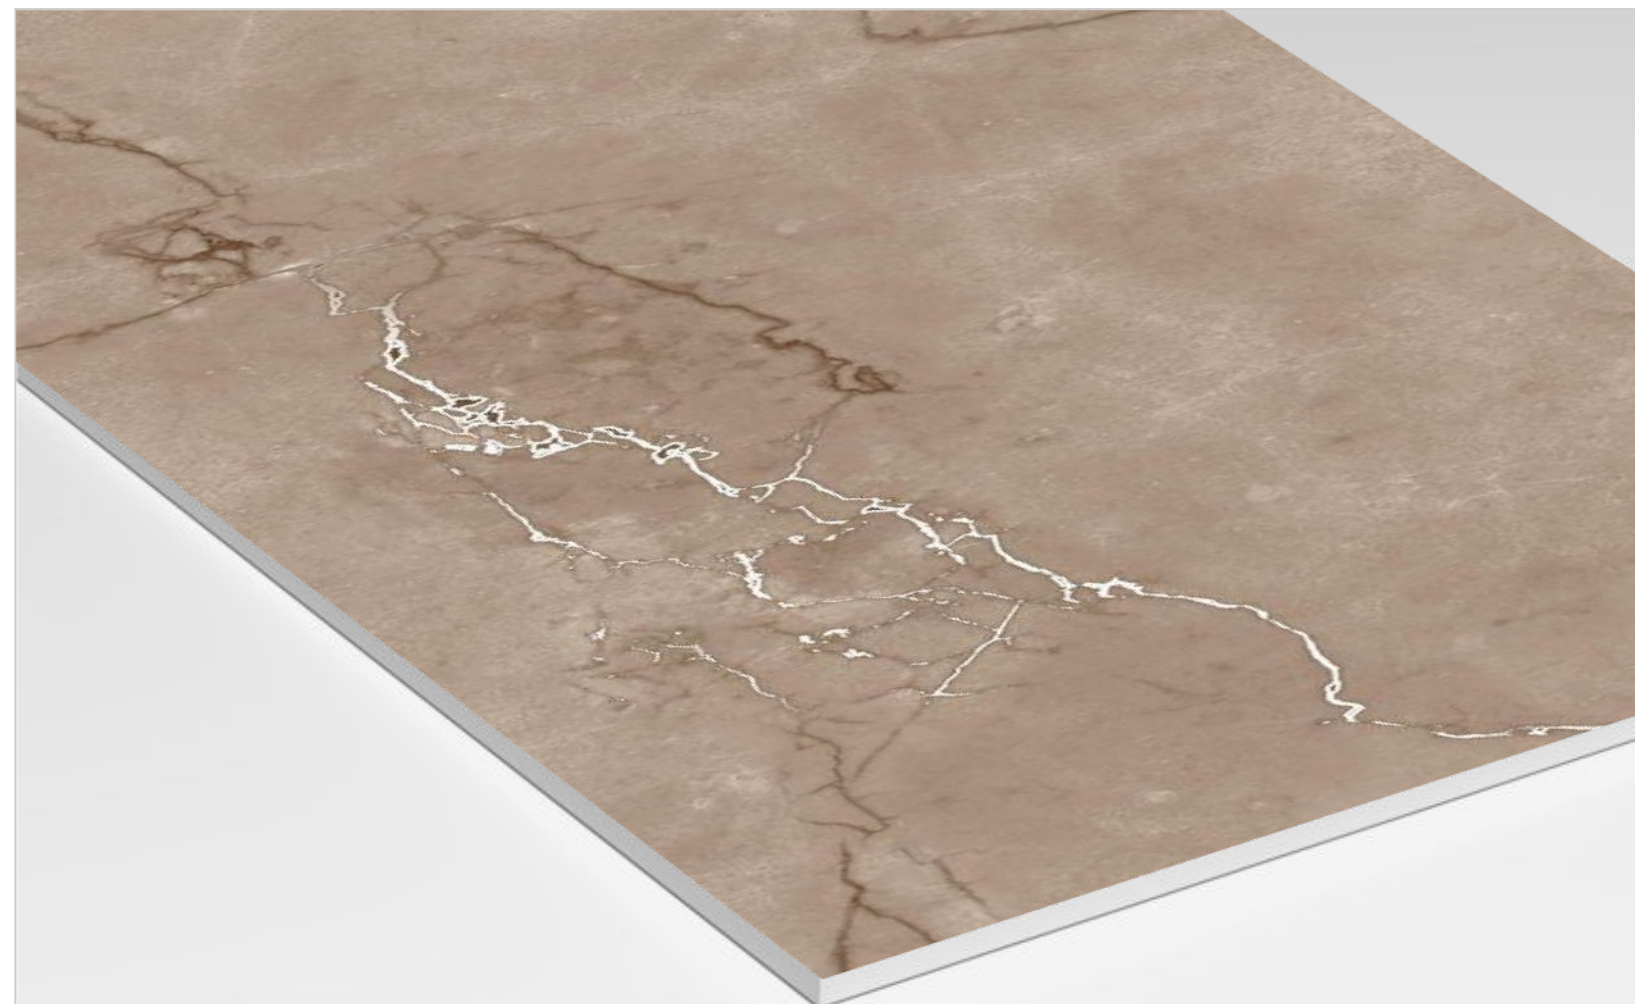

8.5MM

Surface

Carving

Random:

4

CARVING
Collection

BOHANIA CHOCO

Size