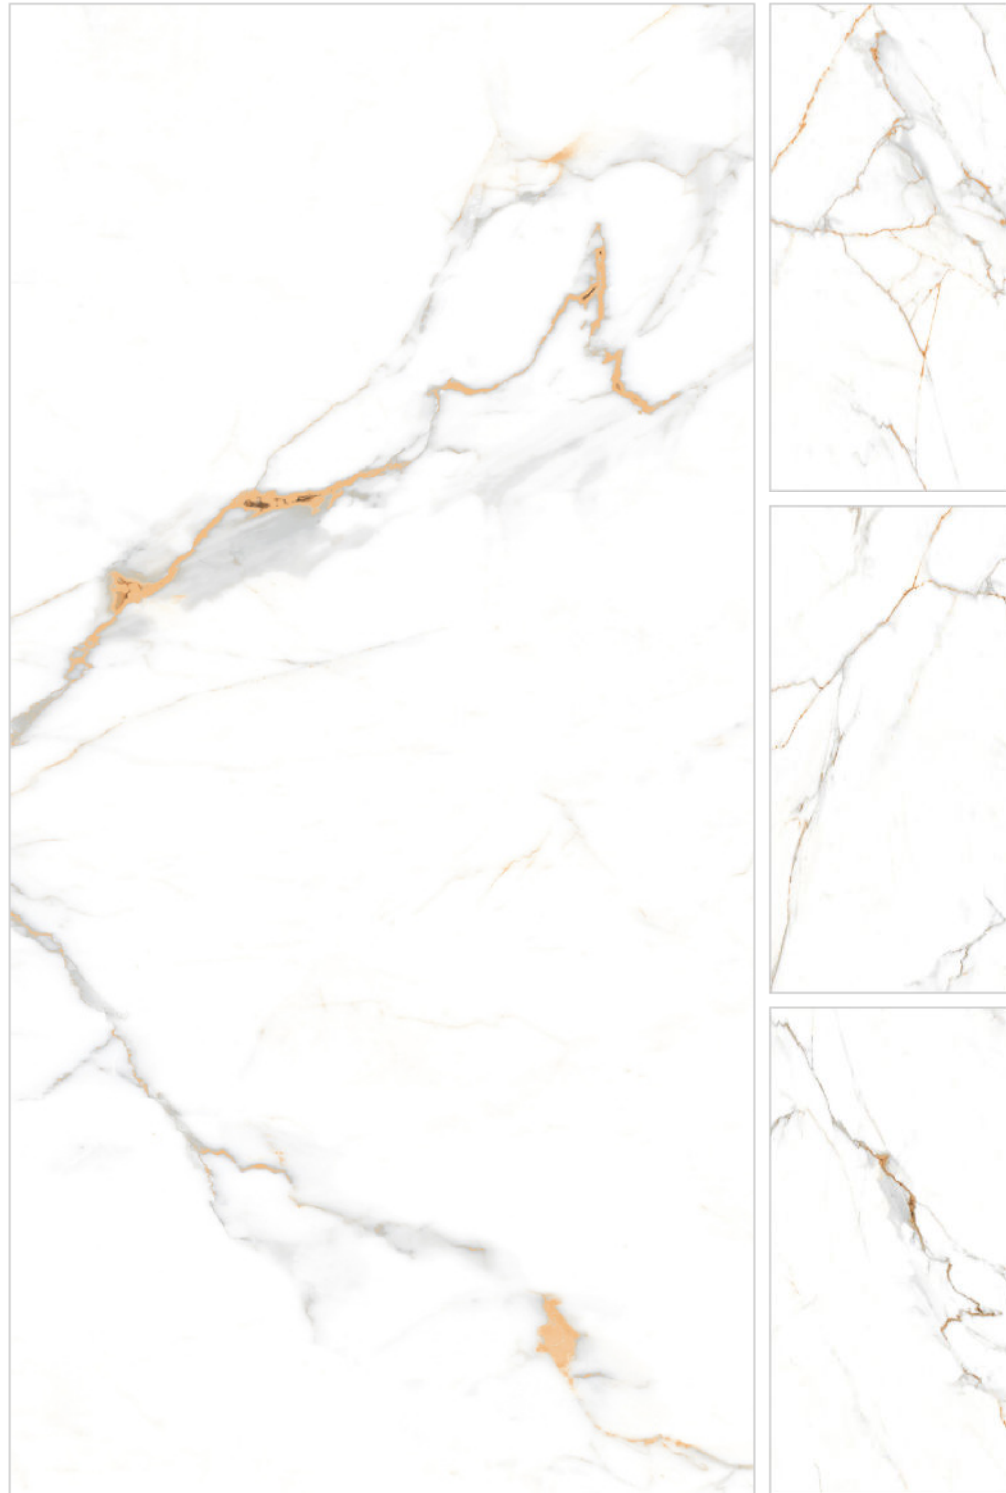

Surface

Carving

Random:

4

BURATO BEIGE

CALCATA PAONAZZO

Size

600x1200mm