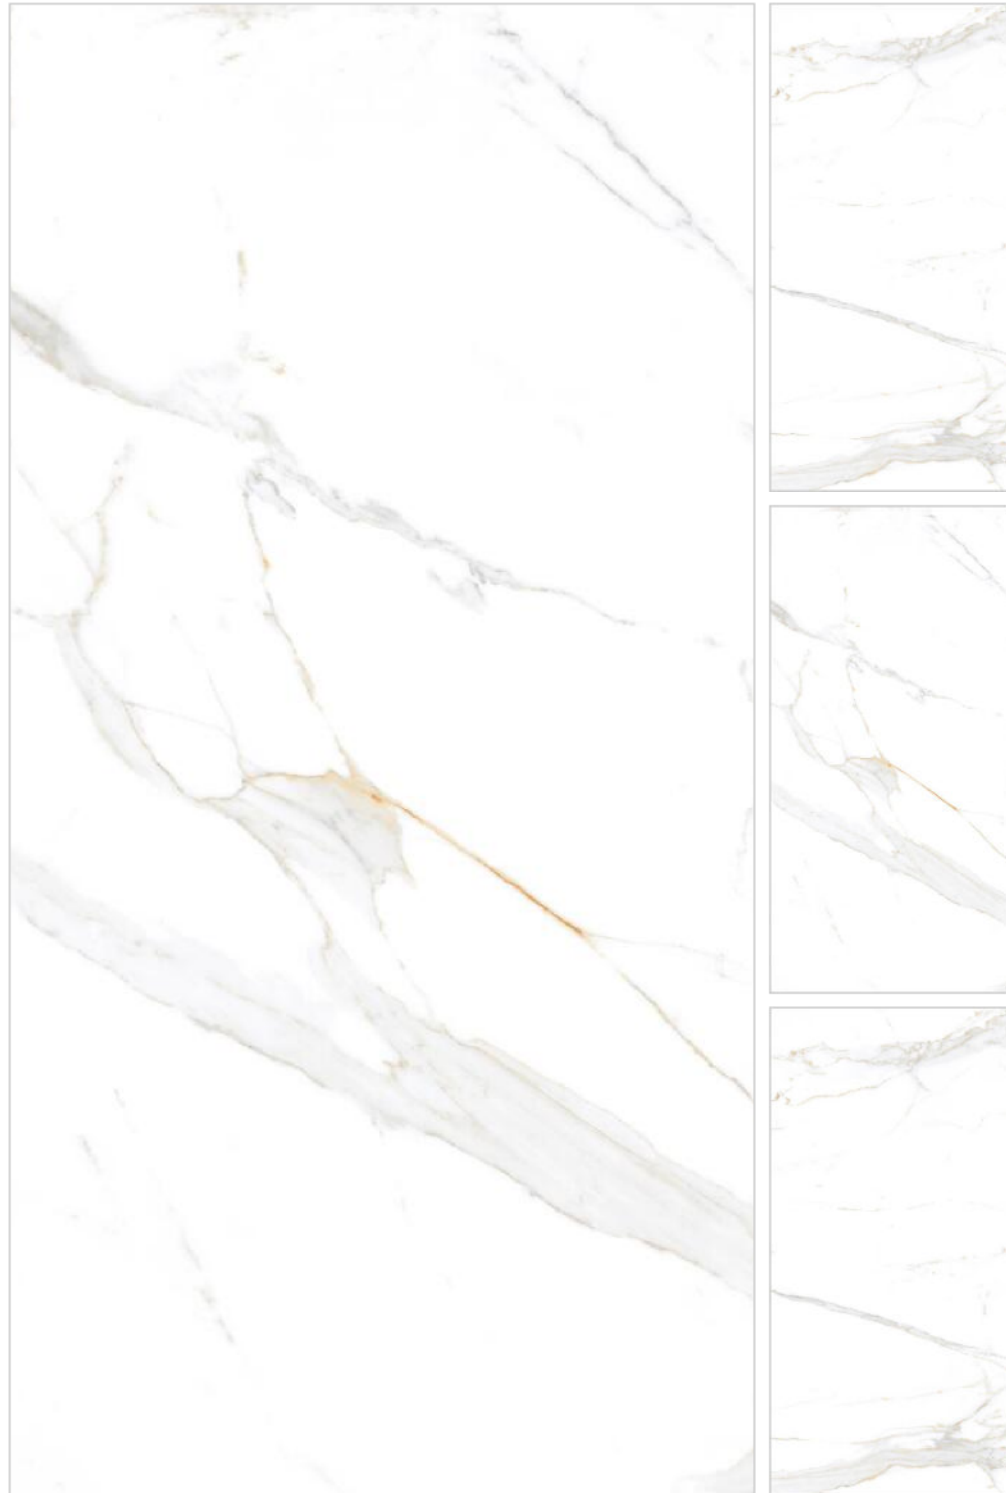

CARVING
Collection

ACERO WHITE

Size

600x1200mm

Surface

Carving

Thickness

8.5MM

Random:

2