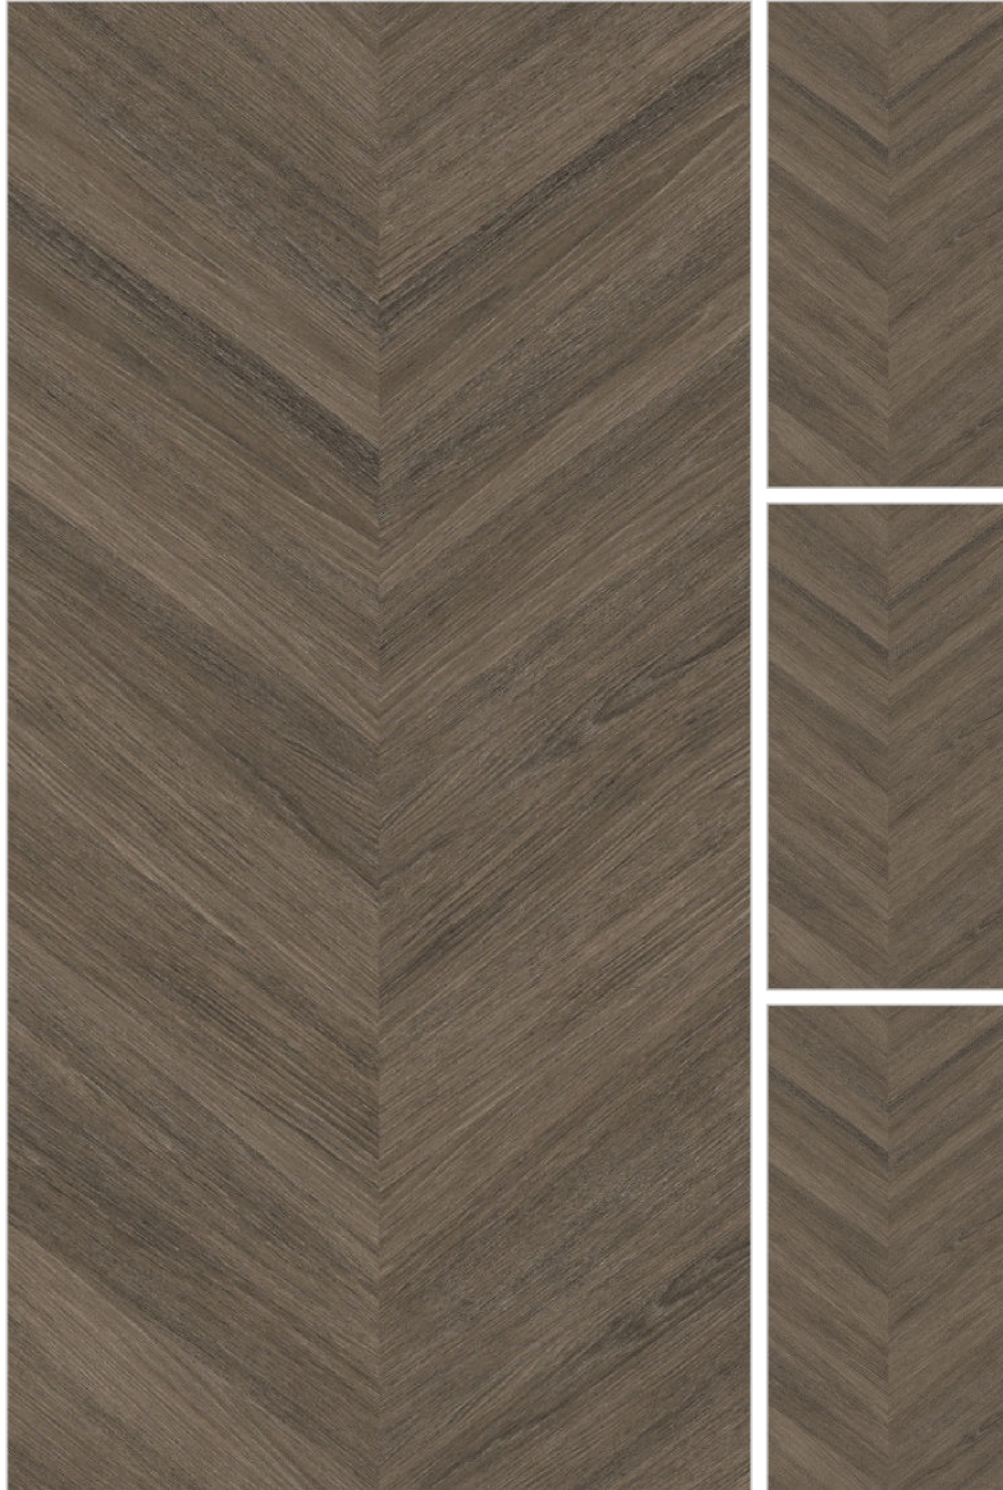

1

CARVING
Collection

ACACIA WOOD CHOCO

Size

600x1200mm

Thickness

8.5MM

Surface