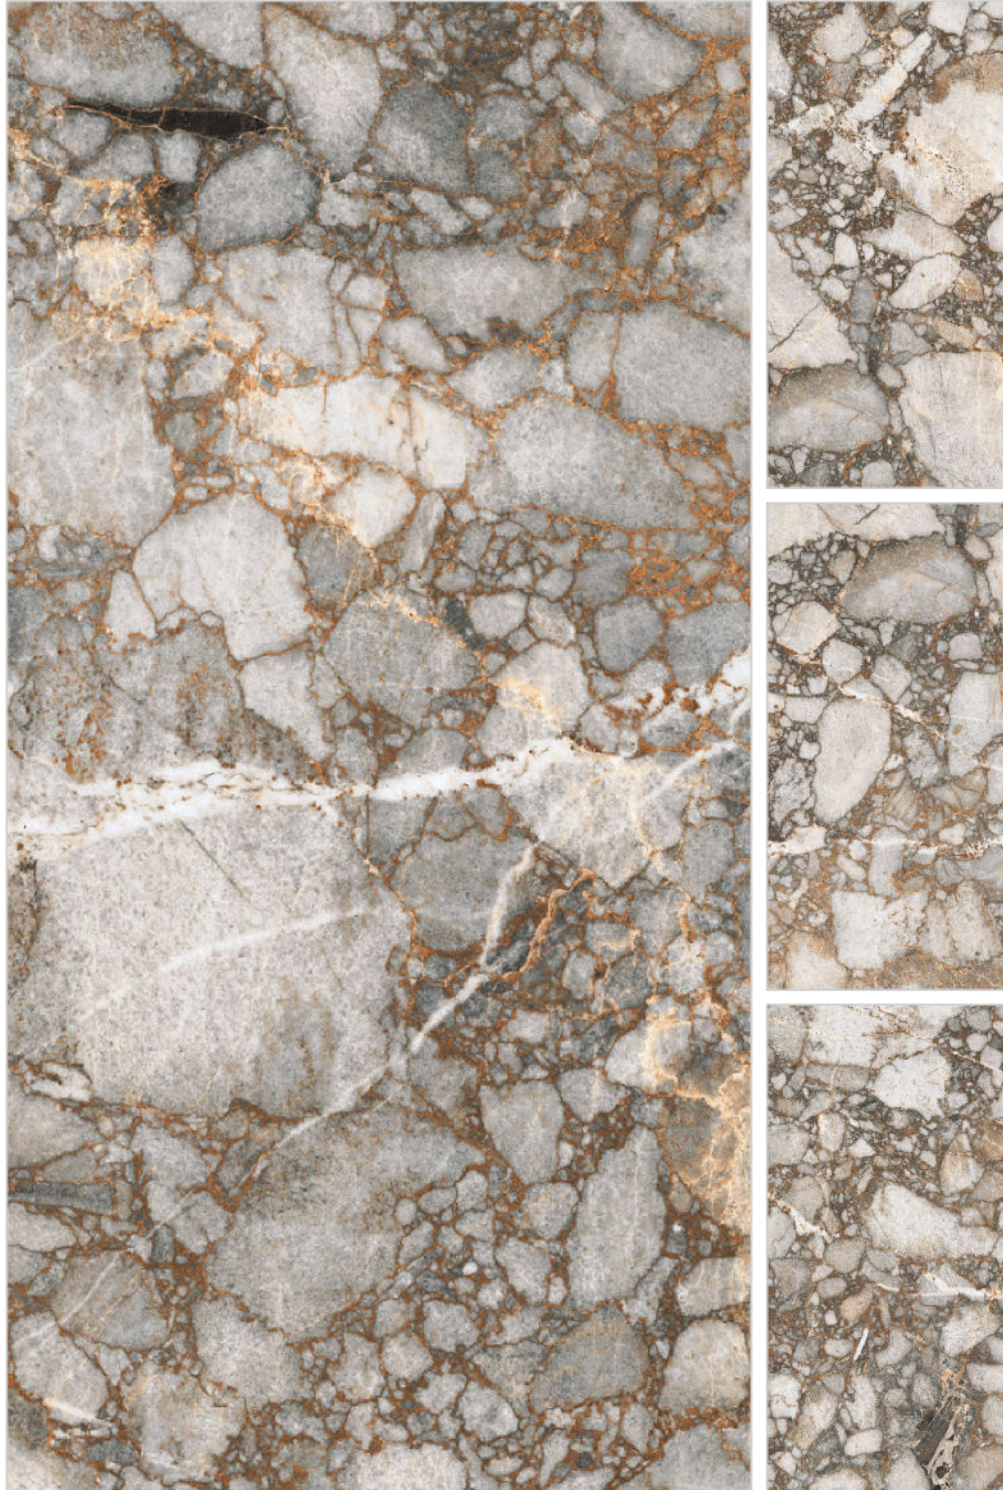

CARVING
Collection

BRECCIA STONE

Size

600x1200mm

Thickness

8.5MM

Surface

Carving

Random:

6