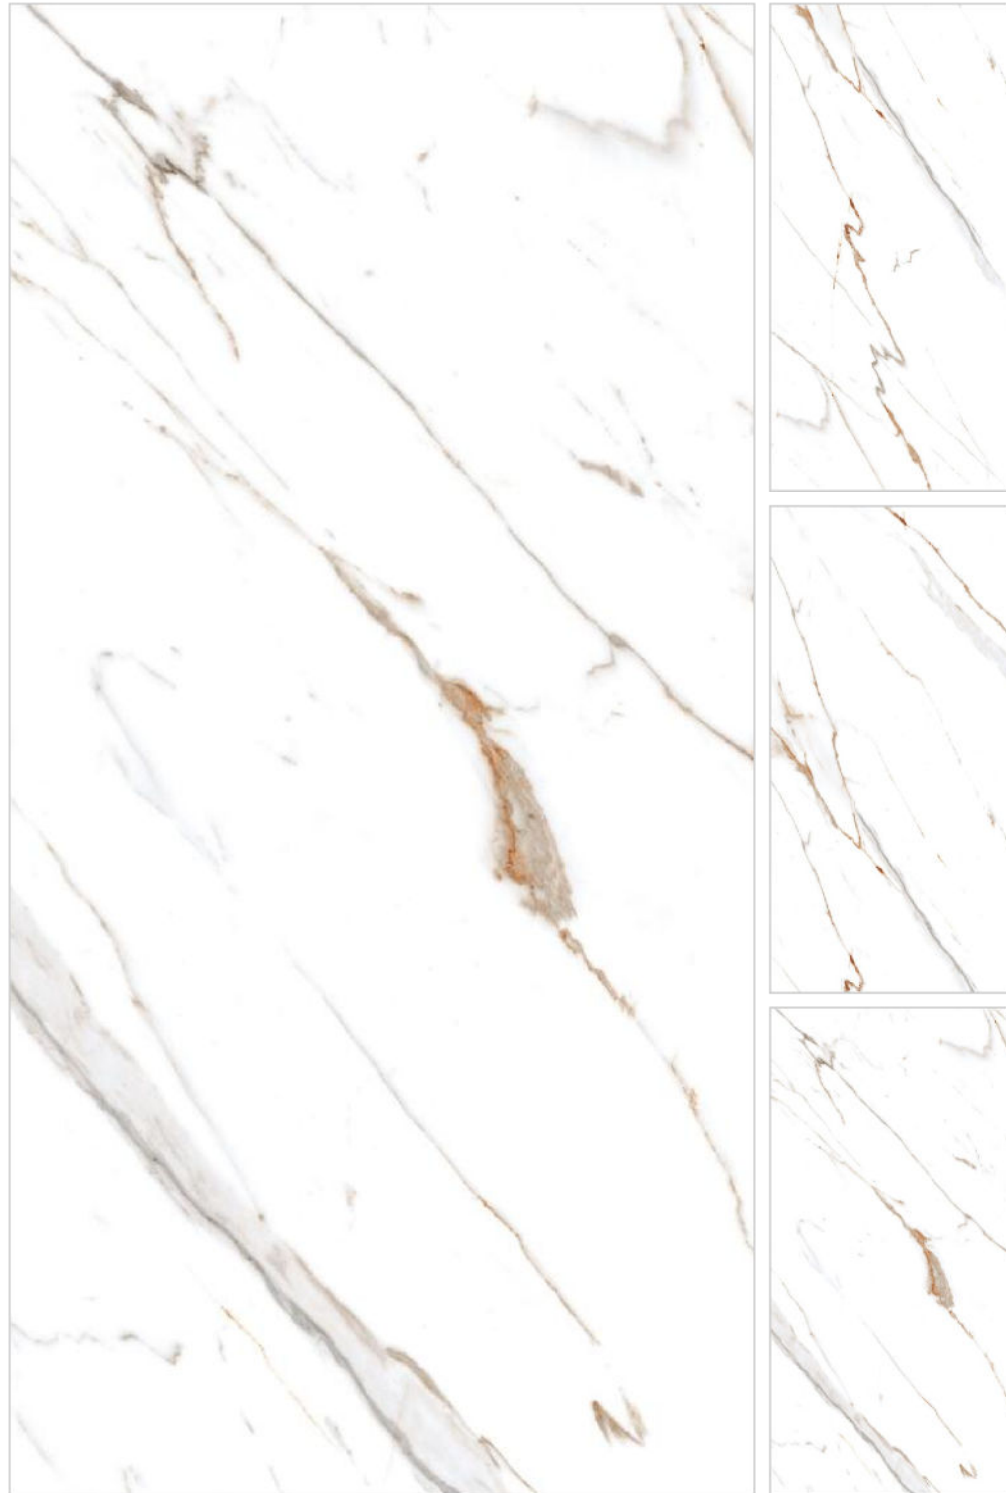

ALMERA STATUARIO

Size

600x1200mm

Surface

Carving

Thickness

8.5MM

Random:

4