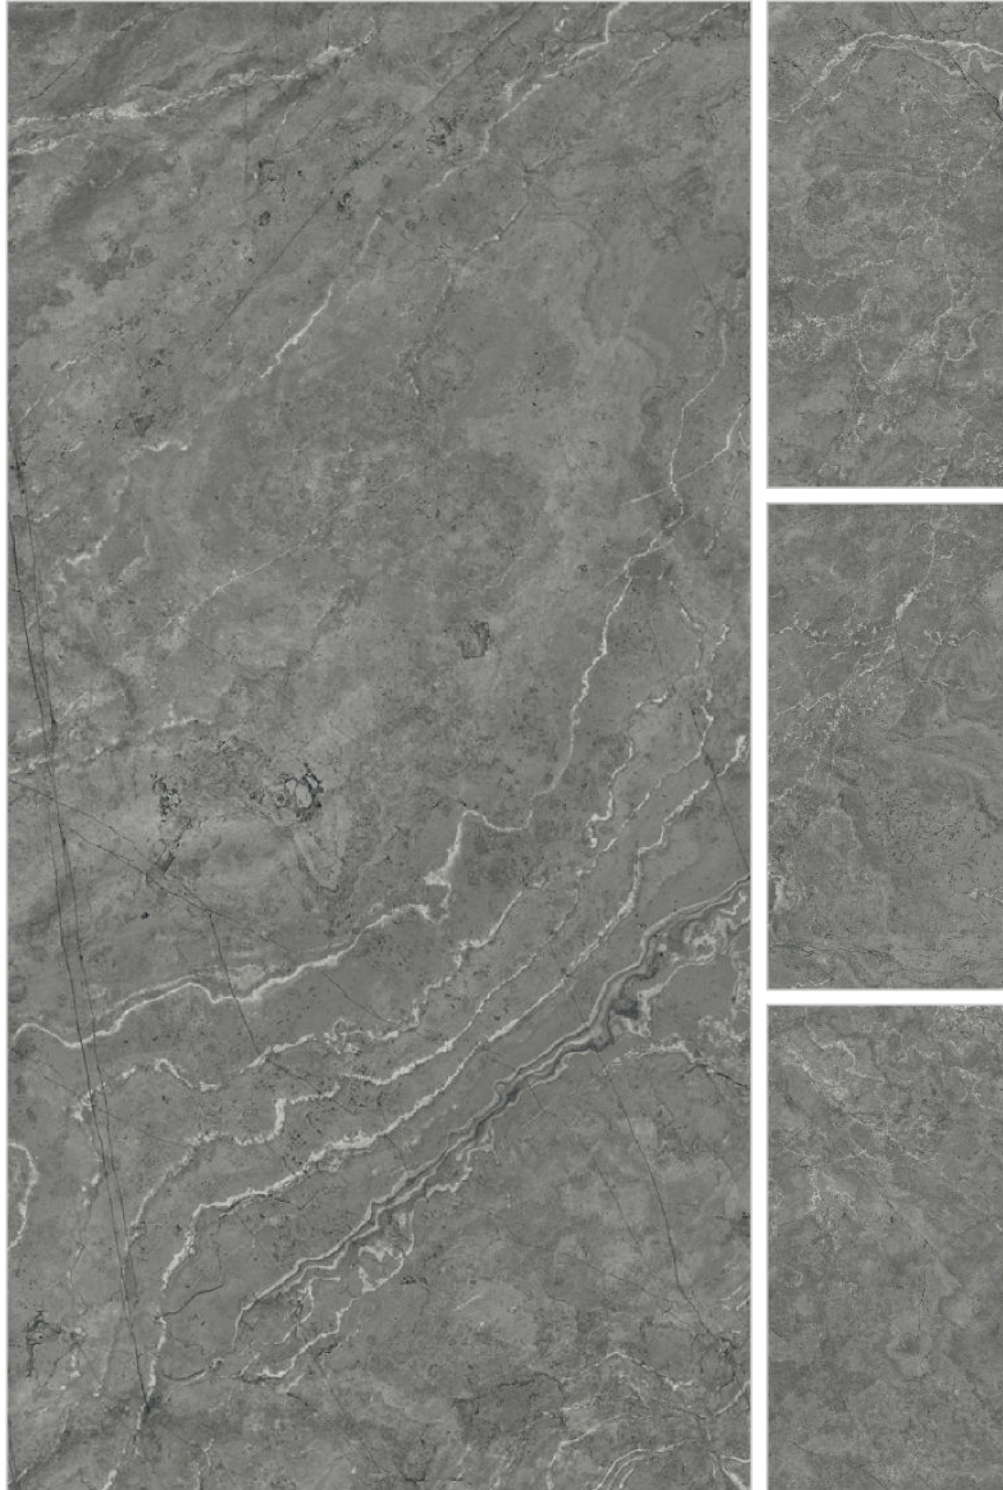

Surface

Carving

Thickness

8.5MM

Random:

9

CARVING
Collection

MORIOX NERO