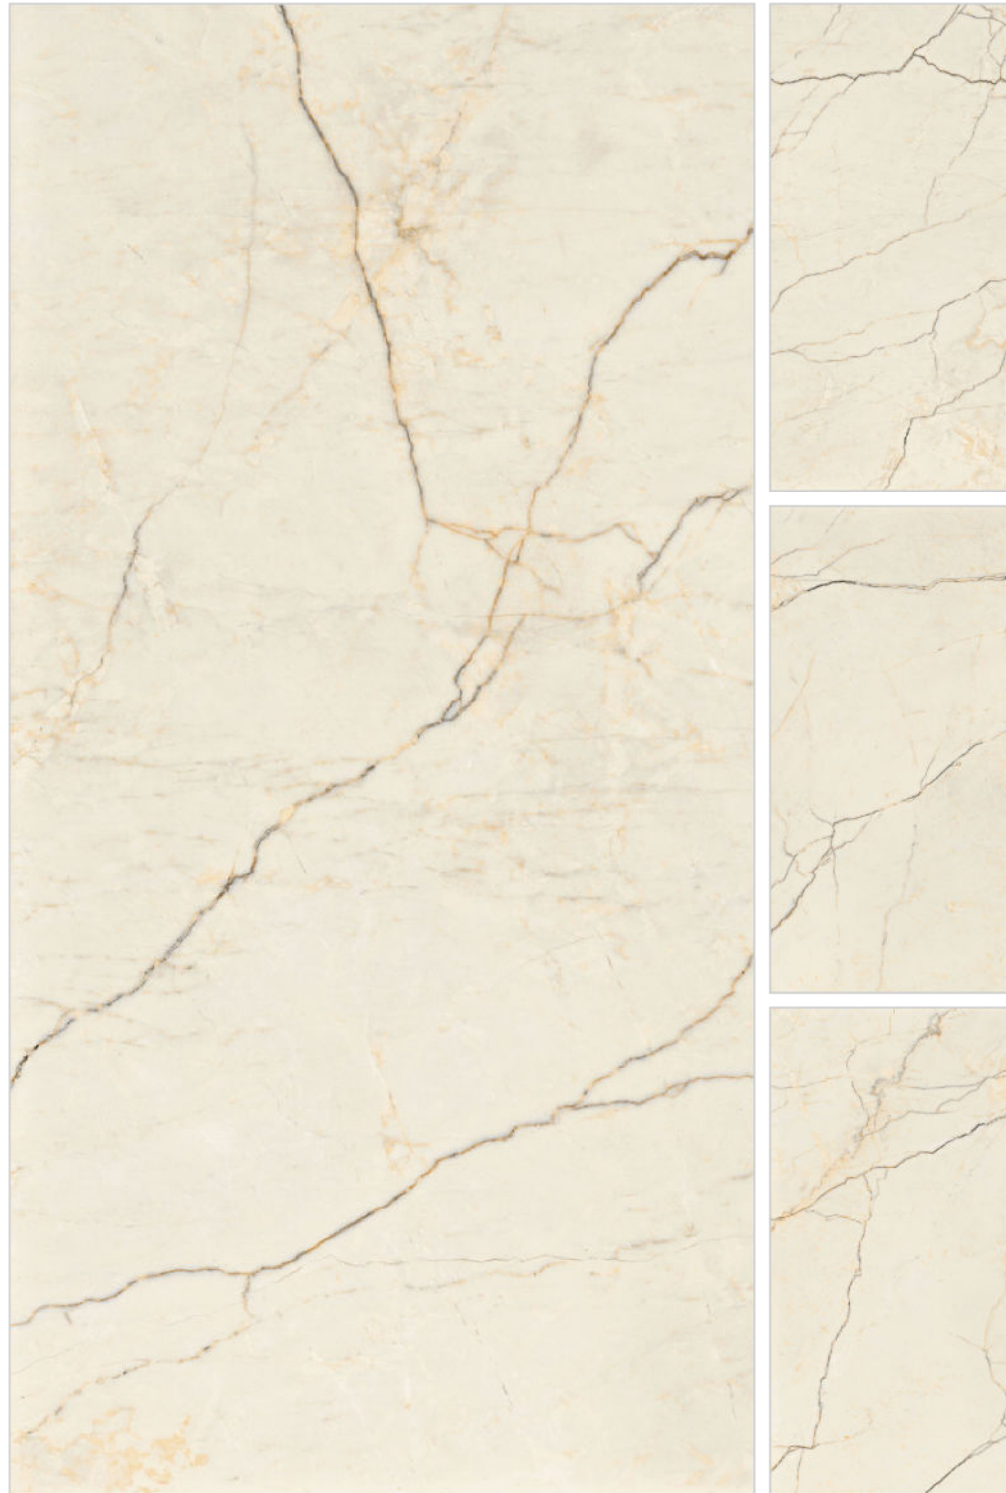

CARVING
Collection

PORCELAIN GOLD

Size

600x1200mm

Thickness

8.5MM

Surface

Carving

Random:

4