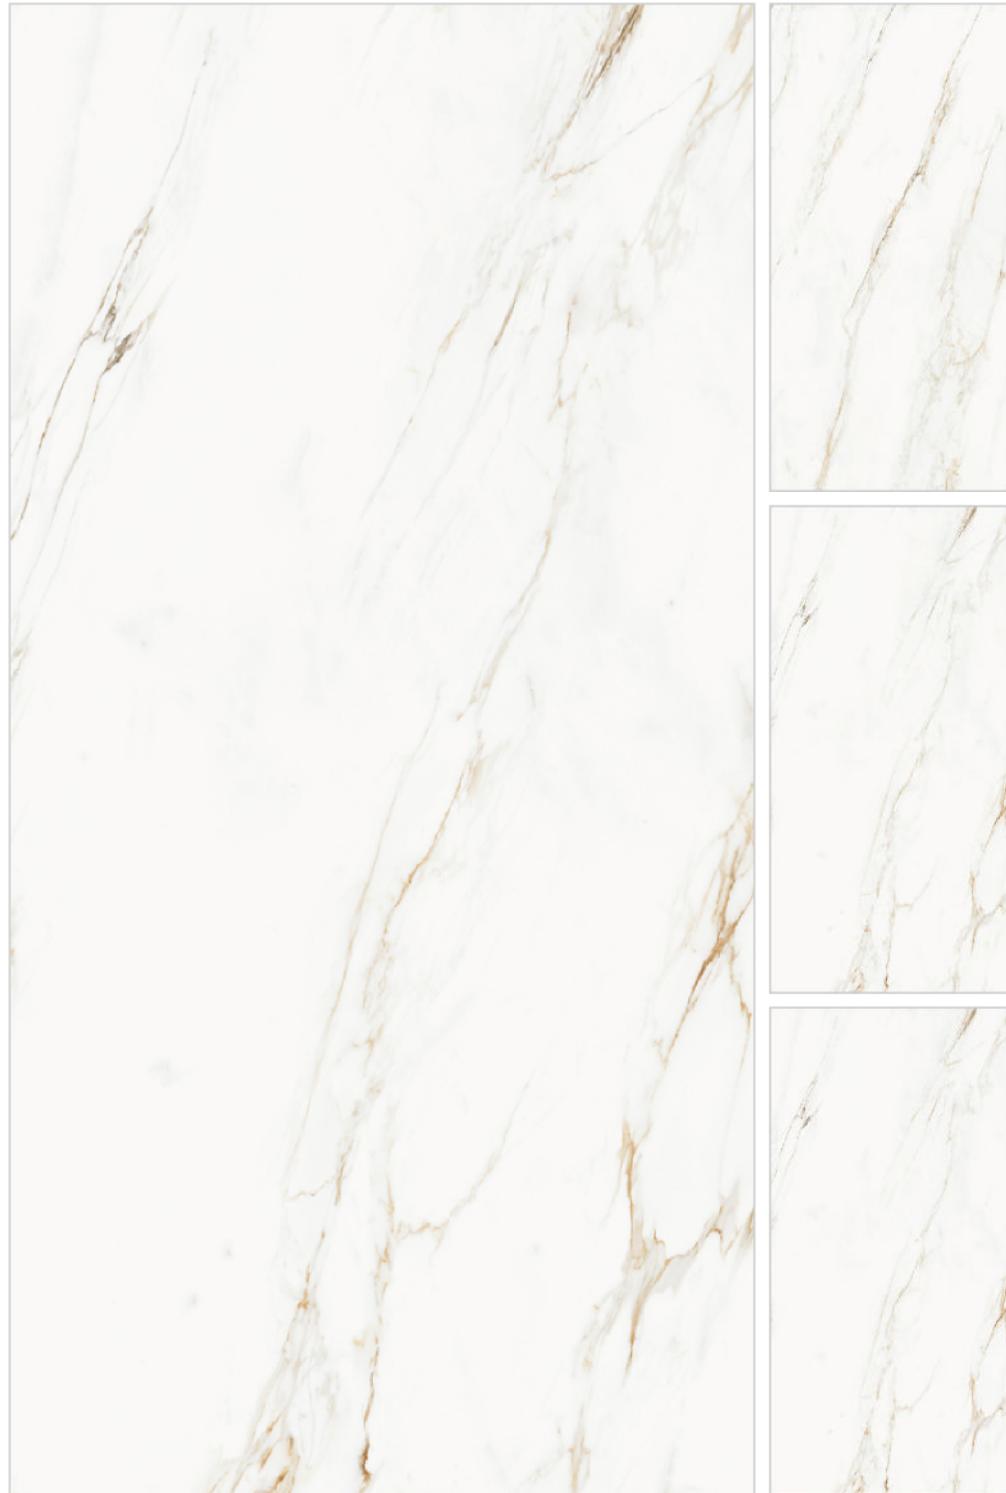

SPARKLE CREMA MARFIL

Size
600x1200mm

Thickness
8.5MM

Surface
Carving

Random:
4

STATUARIO OCTIVIA

Size

600x1200mm