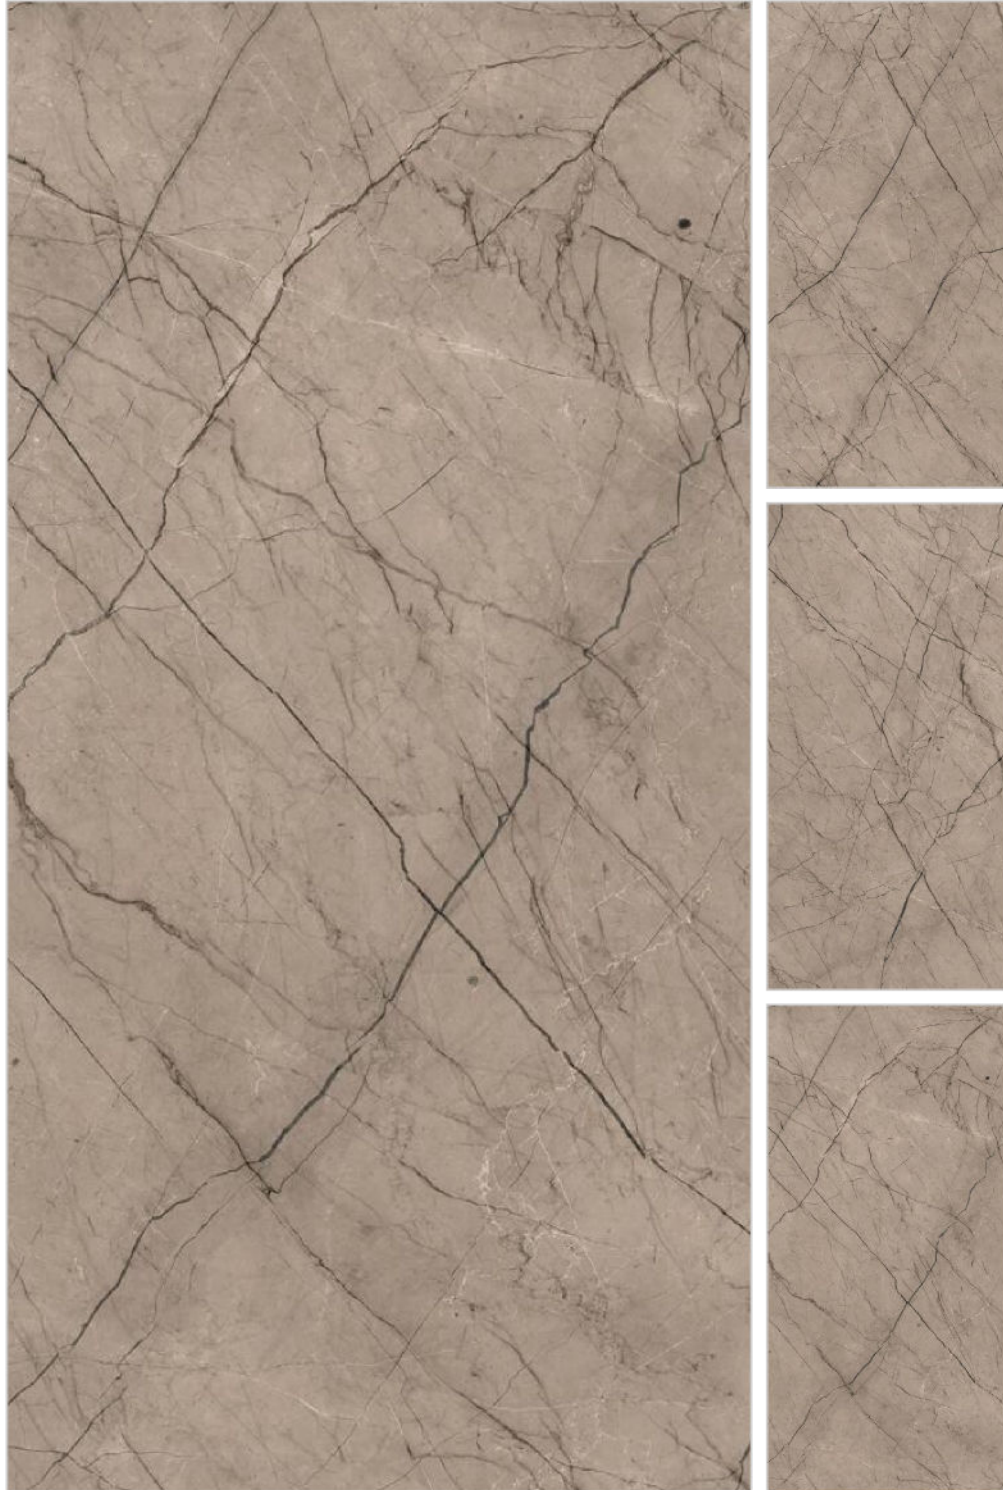

CARVING
Collection

NOOR CHOCO

Size

600x1200mm

Thickness

8.5MM

Surface

Carving

Random:

4