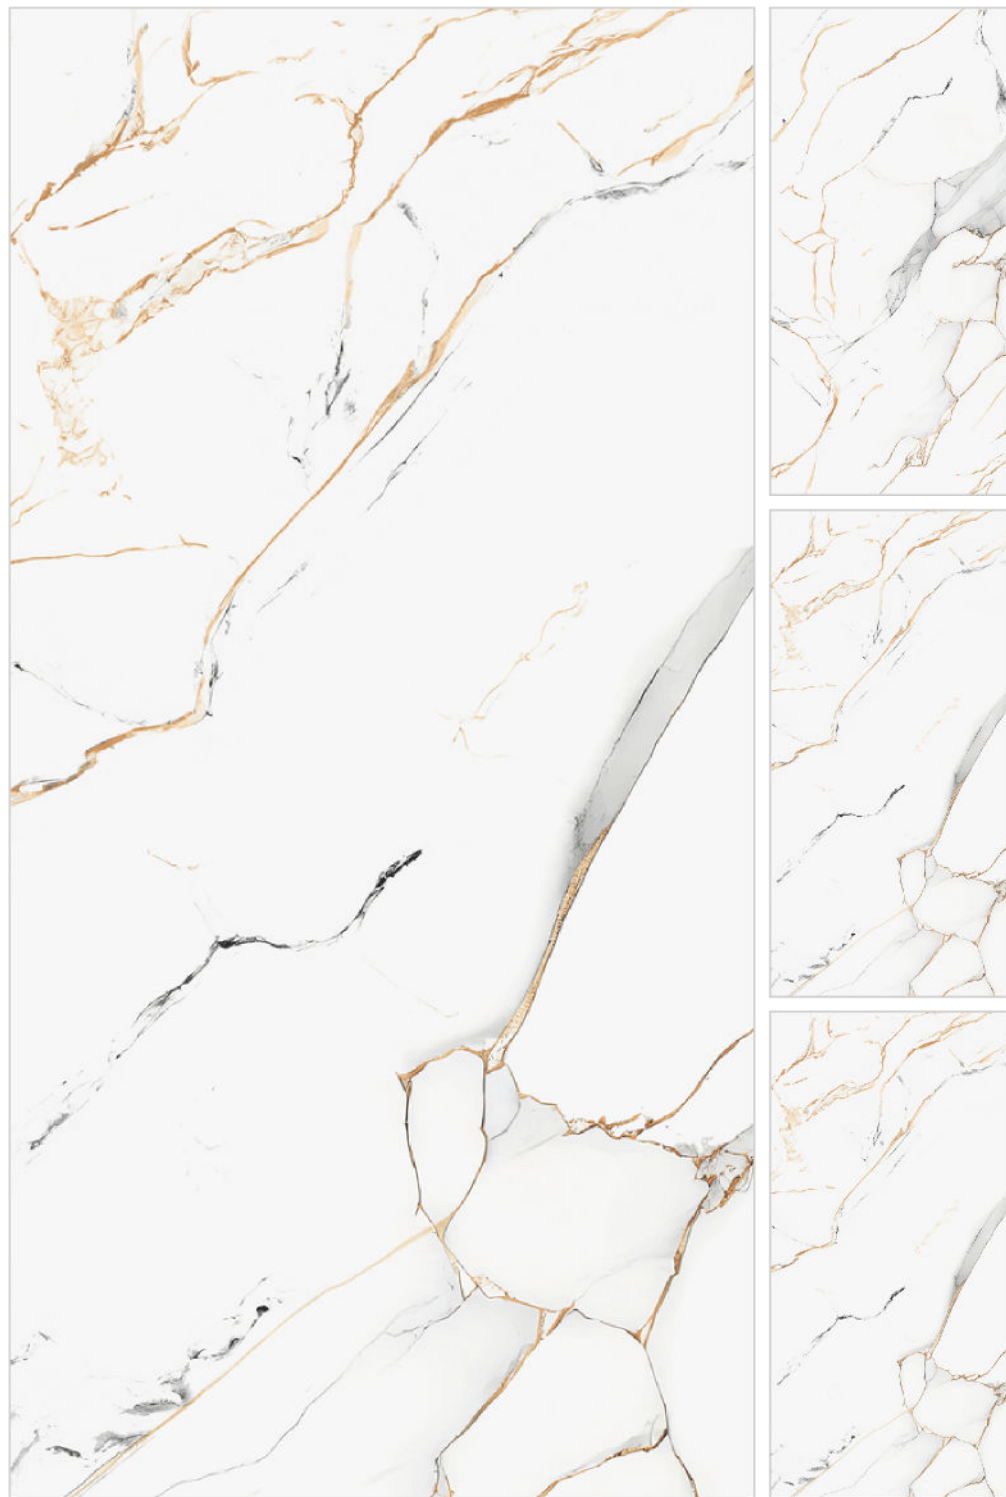

8.5MM

Surface

Carving

Random:

3

CARVING
Collection

PELICAN GOLD

Size